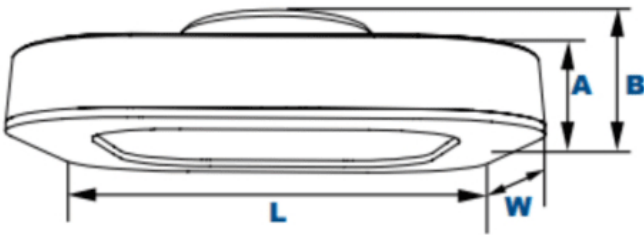

Product Gallery

Height

Height 1 (A)	1" (25mm)
Height 2 (B)	1⁷/₈" (48mm)
Length (L)	7" (178mm)
Width (W)	7" (178mm)