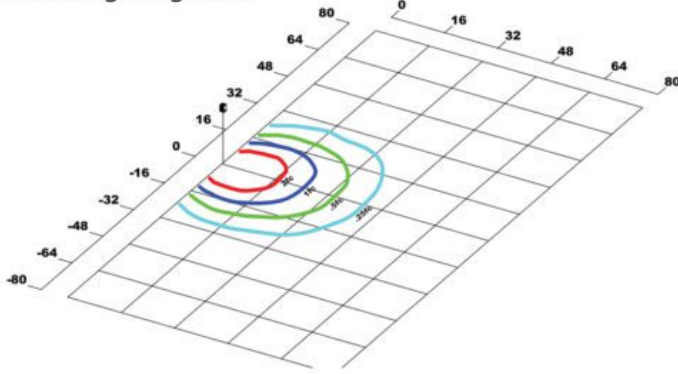

Product Gallery

Mounting Height: 16'

**BUY AMERICAN
ACT COMPLIANT**