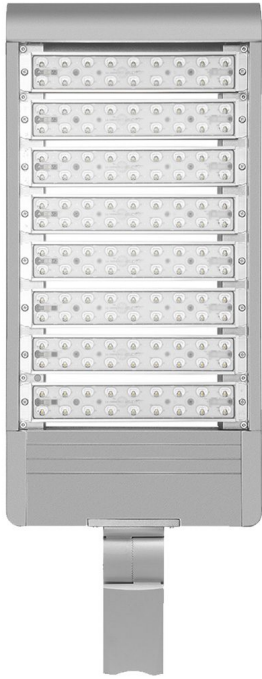

Product Gallery