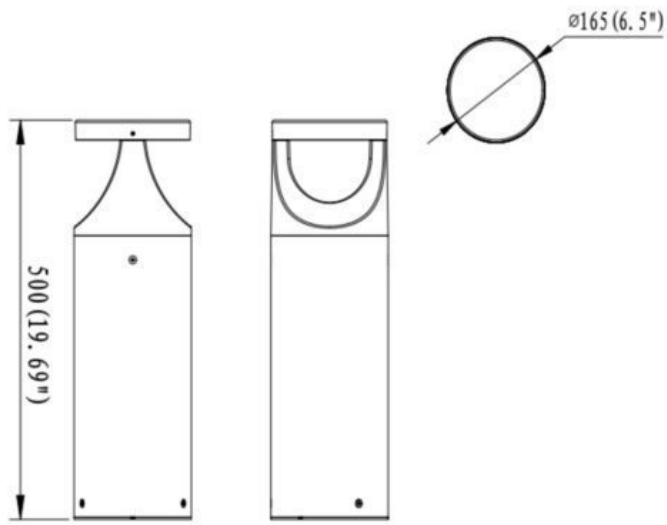

All mounting hardware including anchor bolts included

- 6.5" diameter ARCI 24 LED Marine Grade Finish Bollard Light Options:
- 2200K, 2700k, 3000K, 4000K, or 5000K - Type III, Type IV, or Type V Optics -
- 19.7", 35.43", or 42" height - Surge protection - Backlight shield Access

Product Attributes

- Dimensions: 40 × 11 × 11 in
- Weight: 25 lbs
- Availability: Typically ships in 2-4 weeks
- Light Source: 2200 Kelvin - Very Warm White, 2700K - Warm White, 3000K - Neutral White, 4000K - Cool White, 5000K - Bright White
- Available Finishes: Black
- Housing: Die cast aluminum housing
- Lens: Clear polycarbonate lens
- Light Source Included: LED Array Included
- Light Source Lumens: 1,920
- Listings: IP66, RoHS Compliant, CuL Listed, DLC Listed, ETL Listed, UL Listed
- Mounting: Mounting kit with anchor bolts Included.
- Rated Life: 120,000 Hours
- Size: 6.5"
- Style: Round Flat Top
- System Watts: 24
- System Watts Filter: 20w - 49w
- Voltage: 120-277v
- Warranty: 5-Year Limited Warranty

Product Gallery

**ARCI shown
with optional
backlight shield**

ARCI 24 35.4" T5 Optics
1fc up to 9' across and 5' out

ARCI 24 19.7" T5 Optics
1fc up to 6' across and 3' out