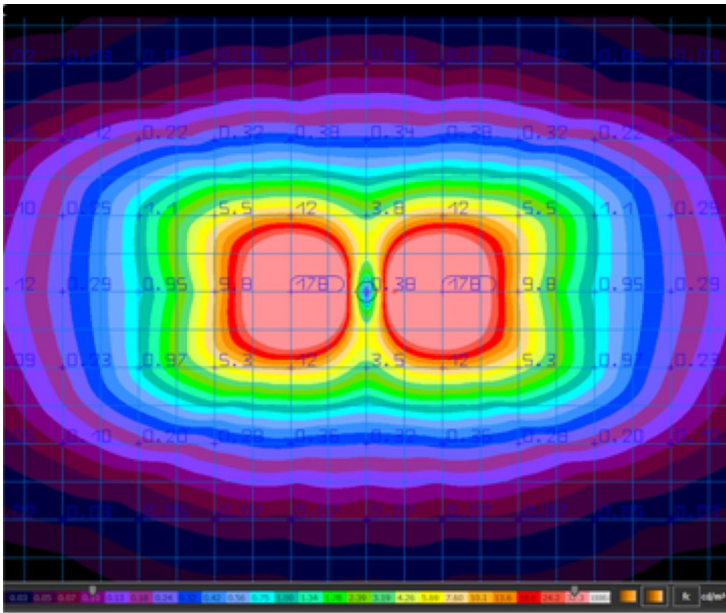

Product Attributes

- Dimensions: 40 × 11 × 11 in
- Weight: 25 lbs
- Availability: Typically ships in 2-4 weeks
- Light Source: 2200 Kelvin - Very Warm White, 2700K - Warm White, 3000K - Neutral White, 4000K - Cool White, 5000K - Bright White
- Available Finishes: Black
- Housing: Die cast aluminum housing
- Lens: Clear polycarbonate lens
- Light Source Included: LED Array Included
- Light Source Lumens: 1,920
- Listings: IP66, RoHS Compliant, CuL Listed, DLC Listed, ETL Listed, UL Listed
- Mounting: Mounting kit with anchor bolts Included.
- Rated Life: 120,000 Hours
- Size: 6.5"
- Style: Round Flat Top
- System Watts: 24
- System Watts Filter: 20w - 49w
- Voltage: 120-277v
- Warranty: 5-Year Limited Warranty

Product Gallery

**ARCI shown
with optional
backlight shield**

ARCI 24 35.4" T5 Optics
1fc up to 9' across and 5' out

ARCI 24 19.7" T5 Optics
1fc up to 6' across and 3' out