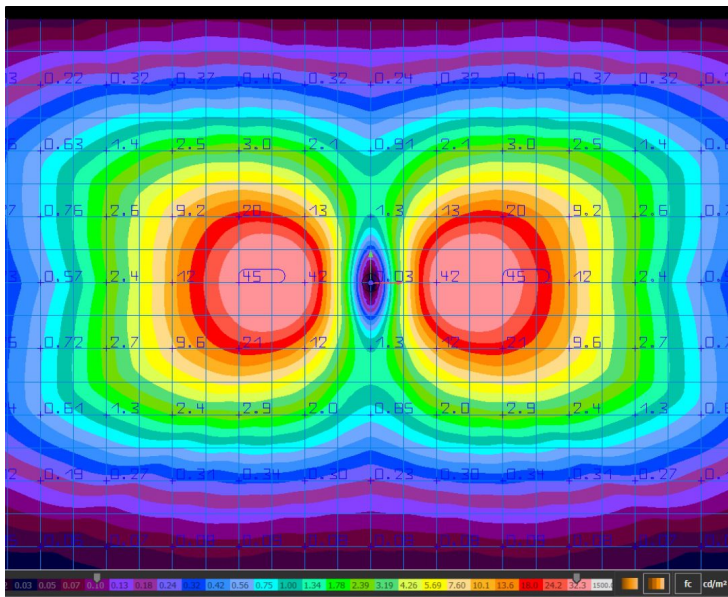

Product Attributes

- Dimensions: 40 × 11 × 11 in
- Weight: 25 lbs
- Availability: Typically ships in 2-4 weeks
- Light Source: 2200 Kelvin - Very Warm White, 2700K - Warm White, 3000K - Neutral White, 4000K - Cool White, 5000K - Bright White
- Available Finishes: Black
- Housing: Die cast aluminum housing
- Lens: Clear polycarbonate lens
- Light Source Included: LED Array Included
- Light Source Lumens: 1,920
- Listings: IP66, RoHS Compliant, CuL Listed, DLC Listed, ETL Listed, UL Listed
- Mounting: Mounting kit with anchor bolts Included.
- Rated Life: 120,000 Hours
- Size: 6.5"
- Style: Round Flat Top
- System Watts: 24
- System Watts Filter: 20w - 49w
- Voltage: 120-277v
- Warranty: 5-Year Limited Warranty

Product Gallery

**ARCI shown
with optional
backlight shield**

ARCI 24 35.4" T5 Optics
1fc up to 9' across and 5' out

ARCI 24 19.7" T5 Optics
1fc up to 6' across and 3' out