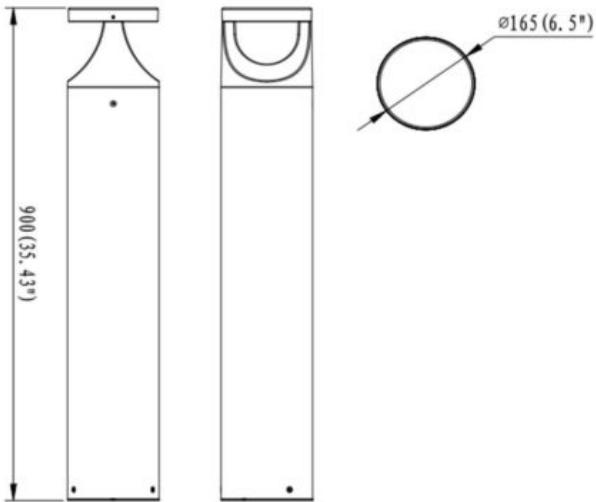

All mounting hardware including anchor bolts included

- 6.5" diameter ARCI 24 LED Marine Grade Finish Bollard Light Options:
- 2200K, 2700k, 3000K, 4000K, or 5000K - Type III, Type IV, or Type V Optics -
- 19.7", 35.43", or 42" height - Surge protection - Backlight shield Access

Product Attributes

- Dimensions: 40 × 11 × 11 in
- Weight: 25 lbs
- Availability: Typically ships in 2-4 weeks
- Light Source: 2200 Kelvin - Very Warm White, 2700K - Warm White, 3000K - Neutral White, 4000K - Cool White, 5000K - Bright White
- Available Finishes: Black
- Housing: Die cast aluminum housing
- Lens: Clear polycarbonate lens
- Light Source Included: LED Array Included
- Light Source Lumens: 1,920
- Listings: IP66, RoHS Compliant, CuL Listed, DLC Listed, ETL Listed, UL Listed
- Mounting: Mounting kit with anchor bolts Included.
- Rated Life: 120,000 Hours
- Size: 6.5"
- Style: Round Flat Top
- System Watts: 24
- System Watts Filter: 20w - 49w
- Voltage: 120-277v
- Warranty: 5-Year Limited Warranty

Product Gallery

**ARCI shown
with optional
backlight shield**

ARCI 24 35.4" T5 Optics
1fc up to 9' across and 5' out

ARCI 24 19.7" T5 Optics
1fc up to 6' across and 3' out