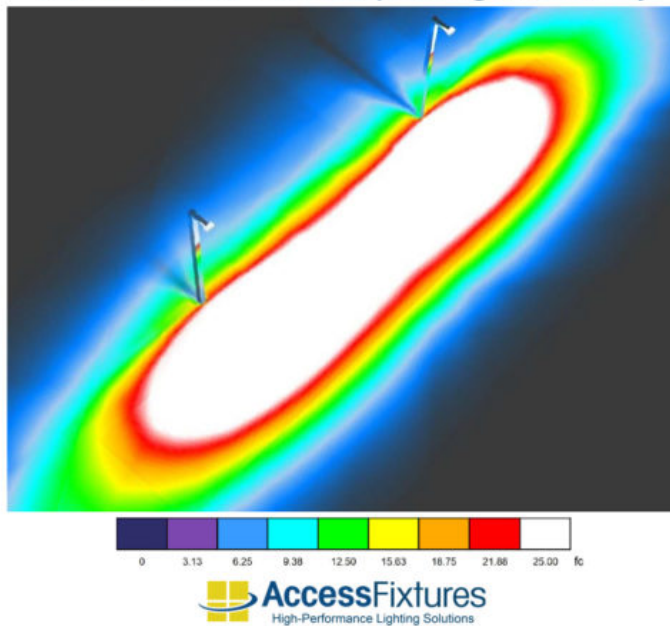

Bocce LED Lighting 12' x 70' Court - 11 fc 2.67 max/min - POLES NOT INCLUDED

12'x70' Bocce Court Lighting DIY Poles - 12 fc - 2.67 max/min Light Uniformity

SKU: AF72XBOC12x701FLB120L2DIY-FC12

Product Tags: [Bocce](#)

Product Page:

<https://www.accessfixtures.com/p/bocce-led-lighting-diy-poles-12x70/>

Product Description

Access Fixtures LED Lighting fixtures set a high bar for bocce match illumination. The 200,000 hours L70 rating translates to virtually maintenance-free. Minimized energy use together with low (or no) maintenance results in the perfect marriage of performance, efficiency, and sustainability. Do-it-yourselfers will love this budget-friendly bocce LED lighting package. **Purchase wood poles locally, or follow our attached PDF guide to learn how to create your own DIY poles.**