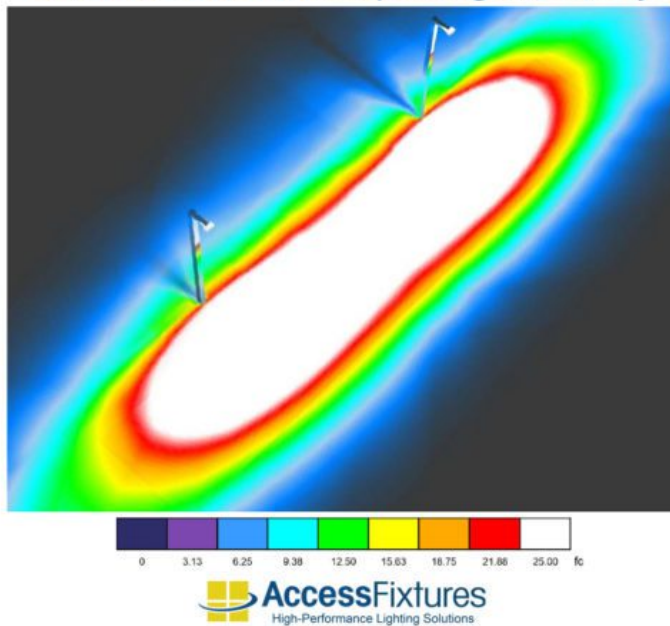

Bocce LED Lighting 12' x 70' Court - 11 fc 2.67 max/min - POLES NOT INCLUDED

12'x70' Bocce Court Lighting DIY Poles - 12 fc - 2.67 max/min Light Uniformity

SKU: AF72XBOC12x701FLB120L2DIY-FC12

Product Tags: [Bocce](#)

Product Page:

<https://www.accessfixtures.com/p/bocce-led-lighting-diy-poles-12x70/>

Product Description

Access Fixtures LED Lighting fixtures set a high bar for bocce match illumination. The 200,000 hours L70 rating translates to virtually maintenance-free. Minimized energy use together with low (or no) maintenance results in the perfect marriage of performance, efficiency, and sustainability. Do-it-yourselfers will love this budget-friendly bocce LED lighting package. **Purchase wood poles locally, or follow our attached PDF guide to learn how to create your own DIY poles.**