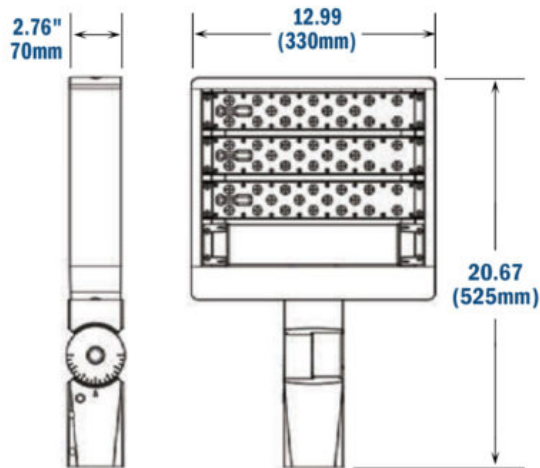

APTA 120 LED Slip Fitter Mount