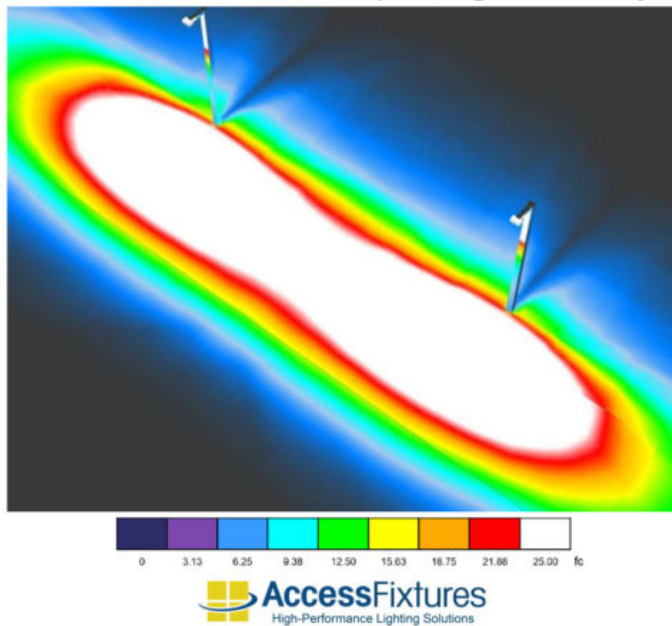

Bocce LED Lighting 13' x 76' Court - 12 fc 2.80 max/min - POLES NOT INCLUDED

13'x76' Bocce Court Lighting DIY Poles - 11 fc - 2.80 max/min Light Uniformity

SKU: AF72XBOC13x761FLB120L2DIY-FC11

Product Tags: [Bocce](#)

Product Page:

<https://www.accessfixtures.com/p/bocce-led-lighting-diy-poles-13x76/>

Product Description

Access Fixtures LED Lighting fixtures set a high bar for bocce match illumination. The 200,000 hours L70 rating translates to virtually maintenance-free. Minimized energy use together with low (or no) maintenance results in the perfect marriage of performance, efficiency, and sustainability. Do-it-yourselfers will love this budget-friendly bocce LED lighting package. **Purchase wood poles locally, or follow our attached PDF guide to learn how to create your own DIY poles.**