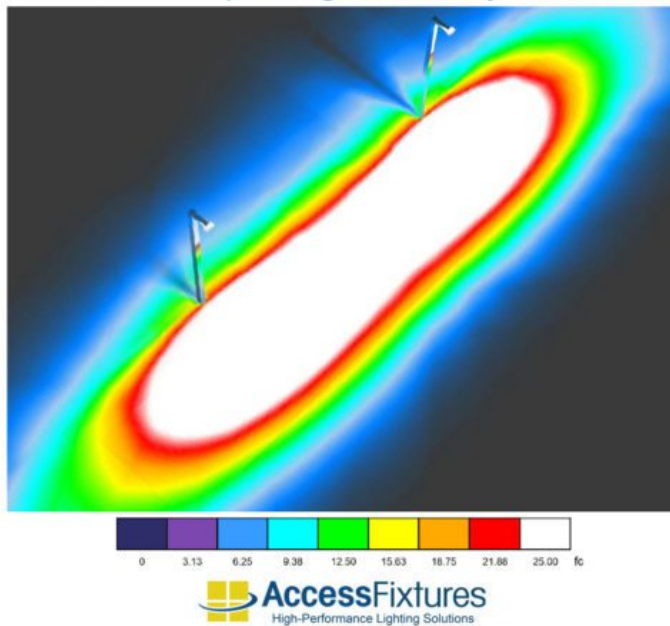

Bocce LED Lighting with 2 Poles 12' x 70' Court - 12 fc 2.67 max/min

12'x70' Bocce Court Lighting 12 fc - 2.67 max/min Light Uniformity - 16 ft Poles

SKU: AF72XBOC12x701FLB120L2P162-FC12

Product Tags: [Bocce](#)

Product Page:

<https://www.accessfixtures.com/p/bocce-led-lighting-with-poles-12x70/>

Product Description

The Bocce LED Lighting - 2 Pole 12' x 70', 12fc, 2.67 max/min is a bocce court lighting solution for homeowners and recreational facilities.

Extreme Life: This bocce court lighting package is L70 rated at over 200,000 hours.

Dark Sky Compliant: When selected in 2200K or 3000K, this package is dark sky compliant.