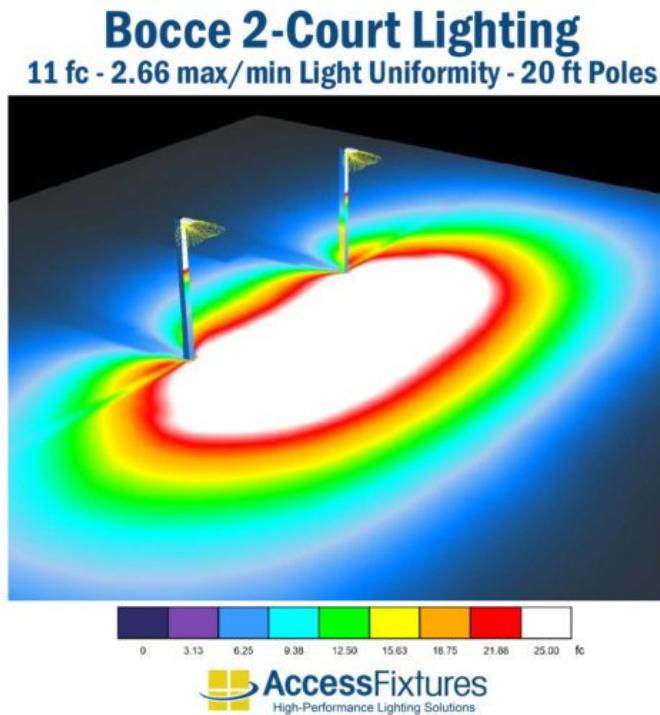

Bocce LED Lighting with 2 Poles - 2 Courts 27' x 90' - 11 fc 2.66 max/min

SKU: AF72XBOC27x901FLB280L2P202-FC11

Product Tags: [Bocce](#)

Product Page:

<https://www.accessfixtures.com/p/bocce-led-lighting-with-poles-2-courts/>

Product Description

The Bocce LED Lighting with 2 Poles - 2 Courts 27' x 90' - 11 fc 2.66 max/min is a bocce court lighting solution for homeowners and recreational facilities.

Extreme Life: This bocce court lighting package is L70 rated at over 200,000 hours.

Number of Luminaires: 2

Fixture Wattage: 285

Rated Life (L70): 200,000+ Hours

Optics: T4M1

Weights: 27.51 lbs

Fixture Dimensions: 32.99" x 12.99" x 2.76"

Housing: Die-cast aluminum housing with corrosion-resistant polyester powdercoat. Finish meets 1,000-hour salt-spray certification per ASTM B117/ISO 9227:2012. Modular LED design with IP67 rating.