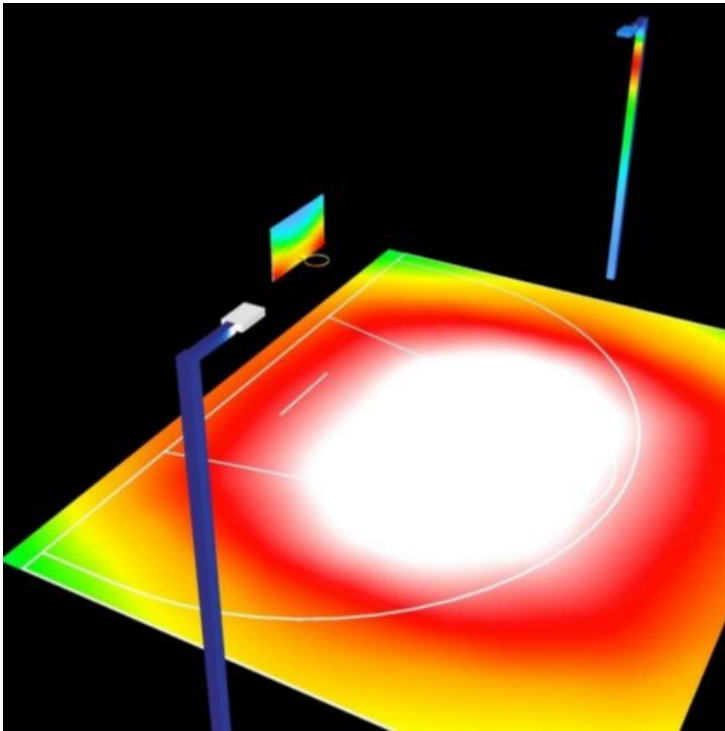

Dark Sky Style Half Court Basketball Lighting Kit, 15fc, 2.10 max/min

SKU: AF72XDARKSKYBBALLHALF

Product Tags: [LED](#), [LED basketball court lighting](#)

Product Page:

<https://www.accessfixtures.com/p/dark-sky-style-half-court-basketball-lighting-kit-15fc-2-10-max-min/>

Product Description

This Dark Sky Style Half Court Basketball Lighting Kit, 15fc, 2.10 max/min includes everything you need to light a 44' x 33' residential half basketball court.

Dark Sky Style: The fixtures in this lighting kit include backlight shielding and are mounted parallel to the ground.

Choice of Pole: Choose from quick-ship or built to order poles in your choice of