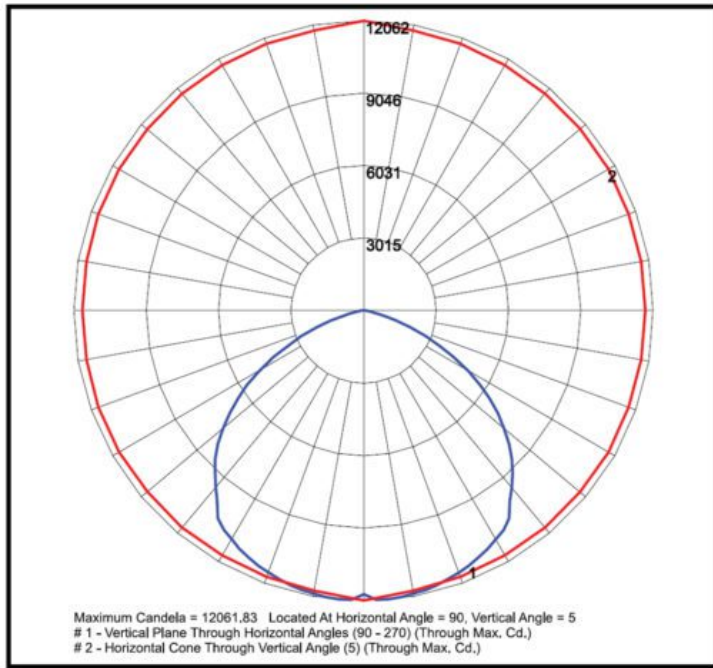

EMBU 296w Wide Beam Clear Flat Glass Lens