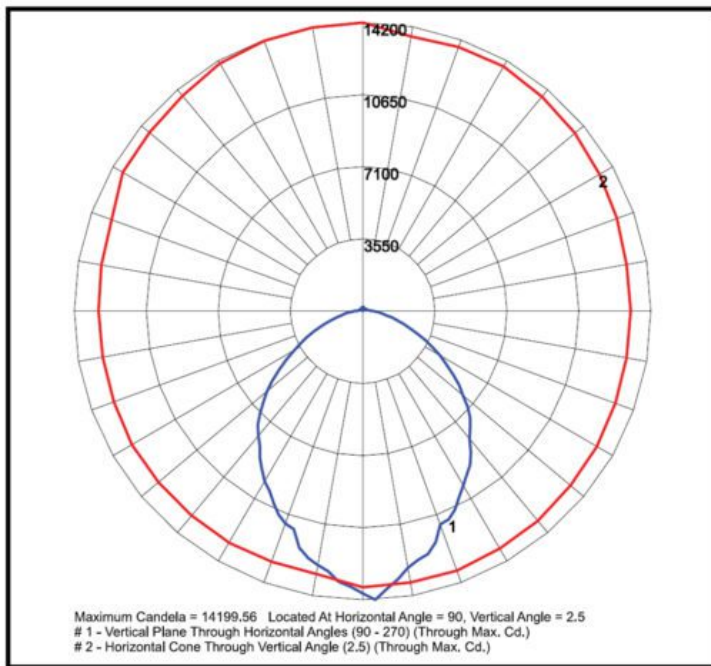

EMBU 296w Wide Beam Drop Lens