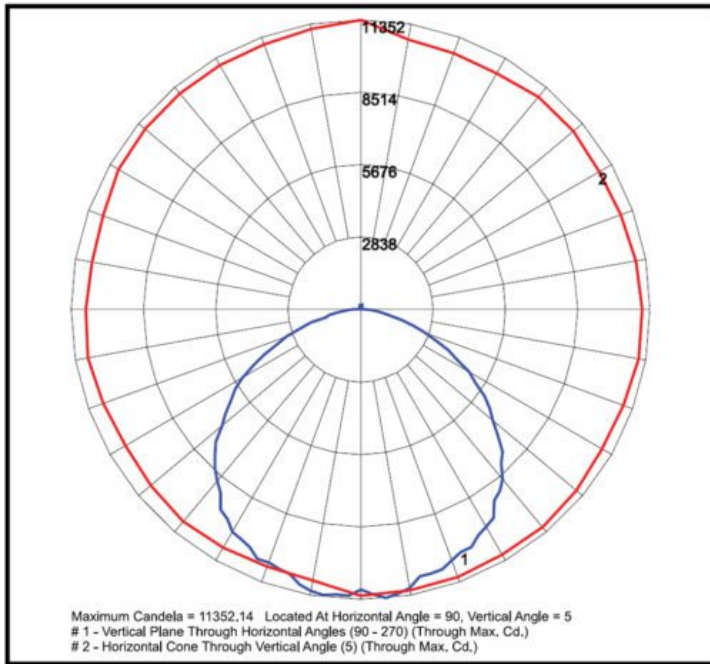

Product Attributes

- Dimensions: 22.25 × 22.25 × 16.25 in
- Weight: 47 lbs
- Availability: Typically ships in 7-10 business days
- Light Source: 5000K - Bright White
- Available Finishes: White, Custom RAL
- Color Rendering Index (CRI): 80+
- Ballast/Driver: Electronic 50/60 Hz
- Lens: Acrylic conical lens, Acrylic drop lens, Polycarbonate drop lens, Clear flat glass lens
- Light Source Included: LED Array Included
- Light Source Lumens: 24,300
- Listings: CSA: Listed for damp locations, DLC Listed, IP54, IP65
- Mounting: High Bay Hook
- System Watts: 296
- Voltage: 120-277v
- Warranty: 5-Year Limited Warranty
- Rated Life: 302,000 Hours

Product Gallery

EMBU 296w Wide Beam Clear Flat Glass Lens

EMBU 296w Wide Beam Drop Lens

EMBU 296w Wide Beam Conical Lens

Wire Guard