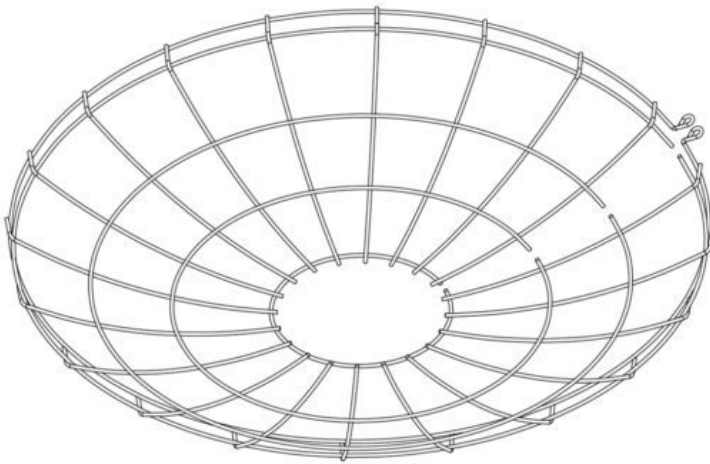

High Mounting Heights: Narrow beam accommodates mounting from 40 to 70 ft.

Customizable Lens: Choose an open luminaire or one of four lenses: Clear Flat Glass Lens, Acrylic Conical Lens, Acrylic Drop Lens, or shatter resistant Polycarbonate (impact resistant) Drop Lens.

Product Attributes

- Dimensions: 22.25 × 22.25 × 16.25 in
- Weight: 47 lbs
- Availability: Typically ships in 7-10 business days
- Light Source: 5000K - Bright White
- Available Finishes: White, Custom RAL
- Color Rendering Index (CRI): 80+
- Ballast/Driver: Electronic 50/60 Hz
- Lens: Acrylic conical lens, Acrylic drop lens, Polycarbonate drop lens, Clear flat glass lens
- Light Source Included: LED Array Included
- Light Source Lumens: 24,300
- Listings: CSA: Listed for damp locations, DLC Listed, IP54, IP65
- Mounting: High Bay Hook
- System Watts: 296
- Voltage: 120-277v
- Warranty: 5-Year Limited Warranty
- Rated Life: 302,000 Hours

Product Gallery

EMBU 296w Wide Beam Clear Flat Glass Lens

EMBU 296w Wide Beam Drop Lens

EMBU 296w Wide Beam Conical Lens

Wire Guard