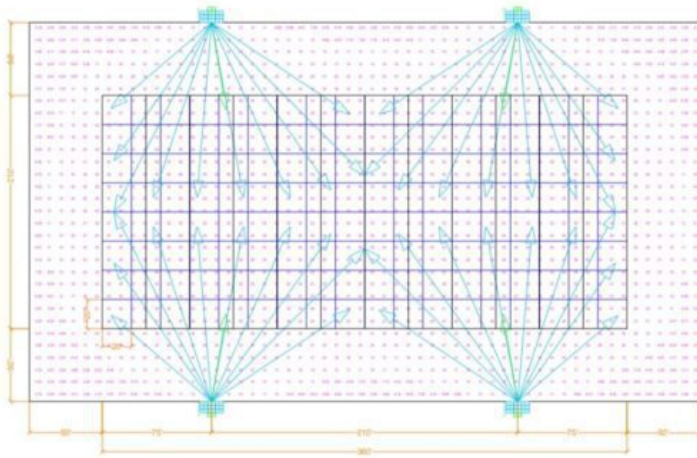

Football Field Lighting, 360' x 160', 4 70' Poles, 51fc, 1.74 max/min

SKU: AF77XXST-RSL1200N(44)

Product Tags: [football field lighting](#)

Product Page:

<https://www.accessfixtures.com/p/football-field-lighting-360-x-160-4-70-poles-51fc-1-74-max-min/>

Product Description

This Football Field Lighting, 360' x 160', 4 70' Poles, 51fc, 1.74 max/min utilizes 44 STAJ 1200 fixtures to light a standard size NCAA level football field with under 5000 spectators.

Lightweight and Durable: The STAJ boasts a small overall size, light weight and open architecture for low EPA that facilitates replacement of HID using most