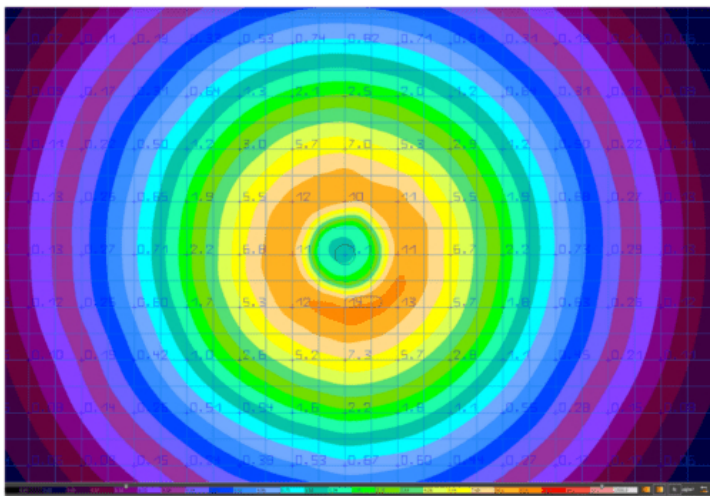

Dimensions	
Width (B)	9 1/4" (234mm)
Diameter (D)	7" (180mm)
Height (A)	Flat Top: 35 1/4" (908mm)
	Dome Top: 38 1/4" (968mm)
	Pyramid Top: 38 1/4" (968mm)

OPPE 18 Round Bollard - Clear Lens
1fc up to 7' 6" away