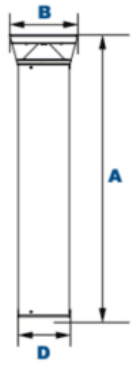

Ready to Order OPPE 18 LED Round Dome Top Bollard Light 120-277v or Speak to a Lighting Specialist?

You can place your order online, here. Or, if you want additional information, give

us a call at 800-468-9925. Does your project require multiple fixtures? Ask us about quantity discounts. Our team of friendly expert lighting specialists are available to provide what you need to purchase fixtures and illuminate your project with confidence.

## Product Attributes

- Dimensions: 8 &times; 8 &times; 40 in
- Weight: 30 lbs
- Availability: Typically ships in 7-10 business days
- Light Source: 3000K - Neutral White, 4000K - Cool White
- Available Finishes: Black, Bronze, Custom RAL
- Lens: Clear polycarbonate lens, Opalescent polycarbonate lens
- Light Source Included: LED Array Included
- Light Source Lumens: 1,525
- Listings: CSA - listed for wet Locations, IP66
- Mounting: Mounting kit with anchor bolts Included.
- Housing: Extruded aluminum with flush-mounted base, vandal-resistant screws, powdercoat finish over chromate conversion coating, internal driver tray
- Rated Life: 106,000 Hours
- Reflector: White polycarbonate cone reflector
- Size: 7"
- Style: Cone Reflector, Round Dome Top
- System Watts Filter: 1w - 19w
- System Watts: 18
- Voltage: 120-277v
- Warranty: 5-Year Limited Warranty

## Product Gallery

Dimensions	
Width (B)	9 1/4" (234mm)
Diameter (D)	7" (180mm)
Height (A)	Flat Top: 35 1/4" (908mm)
	Dome Top: 38 1/4" (968mm)
	Pyramid Top: 38 1/4" (968mm)

OPPE 18 Round Bollard - Clear Lens  
1fc up to 7' 6" away