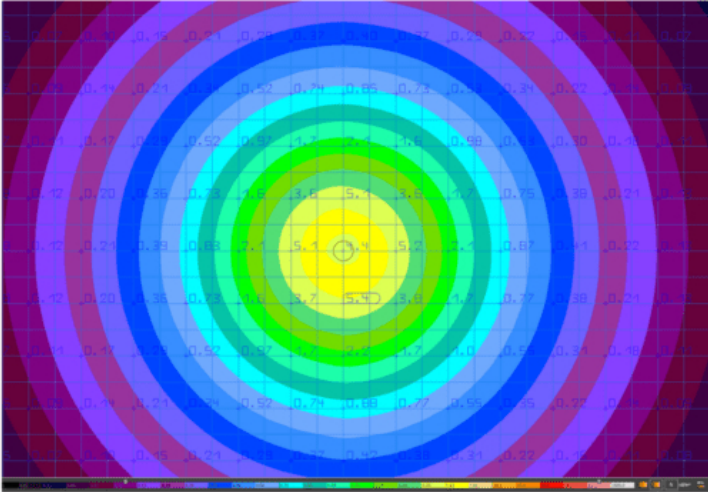

## Product Attributes

- Dimensions: 8 &times; 8 &times; 40 in
- Weight: 30 lbs
- Availability: Typically ships in 7-10 business days
- Light Source: 3000K - Neutral White, 4000K - Cool White
- Available Finishes: Black, Bronze, Custom RAL
- Lens: Clear polycarbonate lens, Opalescent polycarbonate lens
- Light Source Included: LED Array Included
- Light Source Lumens: 1,525
- Listings: CSA - listed for wet Locations, IP66
- Mounting: Mounting kit with anchor bolts Included.
- Housing: Extruded aluminum with flush-mounted base, vandal-resistant screws, powdercoat finish over chromate conversion coating, internal driver tray
- Rated Life: 106,000 Hours
- Reflector: White polycarbonate cone reflector
- Size: 7"
- Style: Cone Reflector, Round Dome Top
- System Watts Filter: 1w - 19w
- System Watts: 18
- Voltage: 120-277v
- Warranty: 5-Year Limited Warranty

## Product Gallery

Dimensions	
Width (B)	9 1/4" (234mm)
Diameter (D)	7" (180mm)
Height (A)	Flat Top: 35 1/4" (908mm)
	Dome Top: 38 1/4" (968mm)
	Pyramid Top: 38 1/4" (968mm)

OPPE 18 Round Bollard - Clear Lens  
1fc up to 7' 6" away