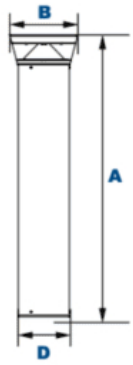

Ready to Order OPPE 18 LED Round Flat Top Bollard Light 120-277v or Speak to a Lighting Specialist?

You can place your order online, here. Or, if you want additional information, give

us a call at 800-468-9925. Does your project require multiple fixtures? Ask us about quantity discounts. Our team of friendly expert lighting specialists are available to provide what you need to purchase fixtures and illuminate your project with confidence.

Product Attributes

- Dimensions: 8 × 8 × 40 in
- Weight: 30 lbs
- Availability: Typically ships in 7-10 business days
- Light Source: 3000K - Neutral White, 4000K - Cool White
- Available Finishes: Black, Bronze, Custom RAL
- Lens: Clear polycarbonate lens, Opalescent polycarbonate lens
- Light Source Included: LED Array Included
- Light Source Lumens: 1,525
- Listings: CSA - listed for wet Locations, IP66
- Mounting: Mounting kit with anchor bolts Included.
- Housing: Extruded aluminum with flush-mounted base, vandal-resistant screws, powdercoat finish over chromate conversion coating, internal driver tray
- Rated Life: 106,000 Hours
- Reflector: White polycarbonate cone reflector
- Size: 7"
- Style: Cone Reflector, Round Flat Top
- System Watts Filter: 1w - 19w
- System Watts: 18
- Voltage: 120-277v
- Warranty: 5-Year Limited Warranty

Product Gallery

Dimensions	
Width (B)	9 1/4" (234mm)
Diameter (D)	7" (180mm)
Height (A)	Flat Top: 35 1/4" (908mm)
	Dome Top: 38 1/2" (968mm)
	Pyramid Top: 38 1/2" (968mm)

OPPE 18 Round Bollard - Opal Lens
1fc up to 5' 6" away