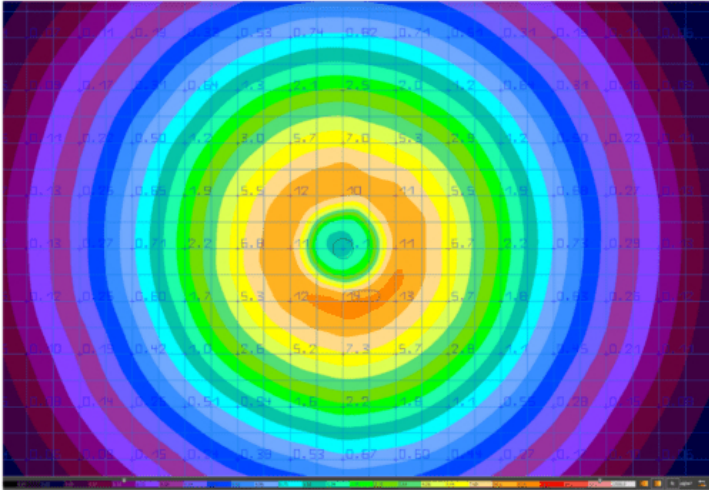

Product Gallery

Dimensions	
Width (B)	9 1/4" (234mm)
Diameter (D)	7" (180mm)
Height (A)	Flat Top: 35 1/4" (908mm)
	Dome Top: 38 1/2" (968mm)
	Pyramid Top: 38 1/2" (968mm)

OPPE 18 Round Bollard - Opal Lens
1fc up to 5' 6" away