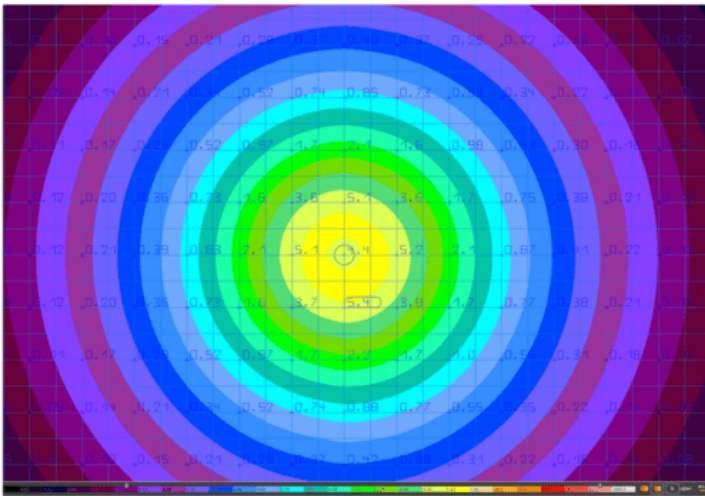

Dimensions	
Width (B)	9 1/4" (234mm)
Diameter (D)	7" (180mm)
Height (A)	Flat Top: 35 1/4" (908mm)
	Dome Top: 38 1/2" (968mm)
	Pyramid Top: 38 1/2" (968mm)

OPPE 18 Round Bollard - Opal Lens
1fc up to 5' 6" away