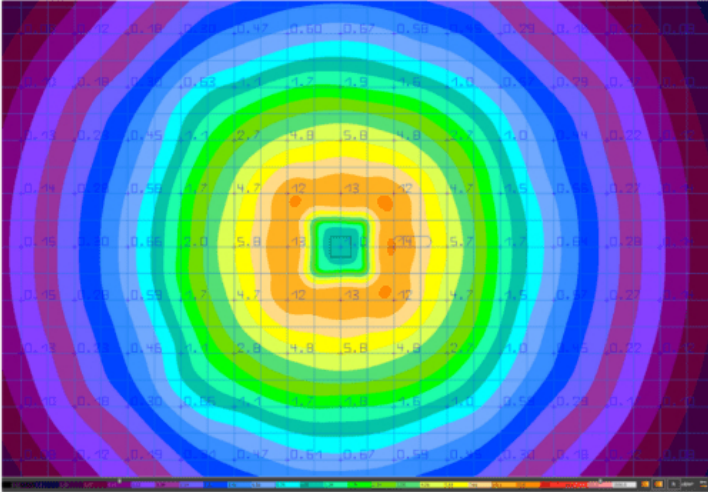

OPPE 18 Square Bollard - Clear Lens
1fc up to 7' away