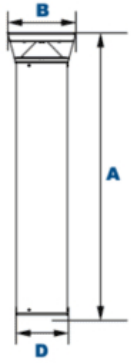

Ready to Order OPPE 18 LED Square Flat Top Bollard Light 120-277v or Speak to a Lighting Specialist?

You can place your order online, here. Or, if you want additional information, give

us a call at 800-468-9925. Does your project require multiple fixtures? Ask us about quantity discounts. Our team of friendly expert lighting specialists are available to provide what you need to purchase fixtures and illuminate your project with confidence.

## Product Attributes

- Dimensions: 8 &times; 8 &times; 40 in
- Weight: 30 lbs
- Availability: Typically ships in 7-10 business days
- Light Source: 3000K - Neutral White, 4000K - Cool White
- Available Finishes: Black, Bronze, Custom RAL
- Lens: Clear polycarbonate lens, Opalescent polycarbonate lens
- Light Source Included: LED Array Included
- Light Source Lumens: 1,554
- Listings: CSA - listed for wet Locations, IP66
- Mounting: Mounting kit with anchor bolts Included.
- Housing: Extruded aluminum with flush-mounted base, vandal-resistant screws, powdercoat finish over chromate conversion coating, internal driver tray
- Rated Life: 106,000 Hours
- Reflector: White polycarbonate cone reflector
- Size: 7"
- Style: Cone Reflector, Square
- System Watts Filter: 1w - 19w
- System Watts: 18
- Voltage: 120-277v
- Warranty: 5-Year Limited Warranty

## Product Gallery

Dimensions	
<b>Width (B)</b>	9 1/4" (234mm)
<b>Diameter (D)</b>	7" (180mm)
<b>Height (A)</b>	<b>Flat Top:</b> 35 1/4" (908mm)
	<b>Dome Top:</b> 38 1/2" (968mm)
	<b>Pyramid Top:</b> 38 1/2" (968mm)