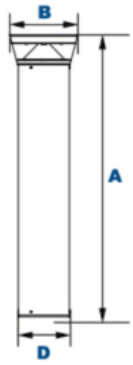

Top Bollard Light 120-277v?

A photometric analysis creates a computer simulation of a particular project. No matter what you are lighting, a photometric analysis is an easy way to quantify light levels before purchasing. When a report is generated, a lighting specialist will walk you through it so you know exactly what you will be receiving. Photometrics include average and minimum footcandles, uniformity ratios, spacing, light trespass info, and more. Plus, the cost of the study is refunded back to you when you purchase the fixtures. Call us at 800-468-9925 for more information about ordering a photometric analysis for your project.

Ready to Order OPPE 25 LED Round Dome Top Bollard Light 120-277v or Speak to a Lighting

## Product Attributes

- Dimensions: 8 &times; 8 &times; 40 in
- Weight: 30 lbs
- Availability: Typically ships in 7-10 business days
- Light Source: 3000K - Neutral White, 4000K - Cool White
- Available Finishes: Black, Bronze, Custom RAL
- Lens: Clear polycarbonate lens, Opalescent polycarbonate lens
- Light Source Included: LED Array Included
- Light Source Lumens: 2282
- Listings: CSA - listed for wet Locations, IP66
- Mounting: Mounting kit with anchor bolts Included.
- Housing: Extruded aluminum with flush-mounted base, vandal-resistant screws, powdercoat finish over chromate conversion coating, internal driver tray
- Rated Life: 106,000 Hours
- Reflector: White polycarbonate cone reflector
- Size: 7"
- Style: Cone Reflector, Round Dome Top
- System Watts Filter: 20w - 49w
- System Watts: 25
- Voltage: 120-277v
- Warranty: 5-Year Limited Warranty

## Product Gallery

Dimensions	
<b>Width (B)</b>	9 1/4" (234mm)
<b>Diameter (D)</b>	7" (180mm)
<b>Height (A)</b>	<b>Flat Top:</b> 35 1/4" (908mm)
	<b>Dome Top:</b> 38 1/2" (968mm)
	<b>Pyramid Top:</b> 38 1/2" (968mm)