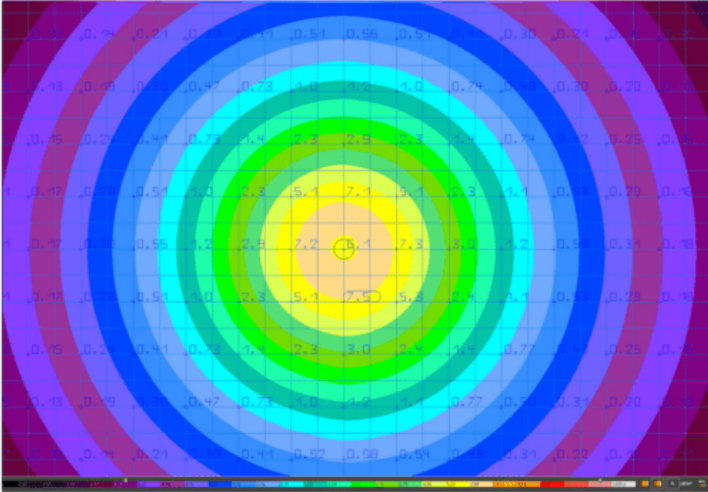

OPPE 25 Round Bollard - Opal Lens
1fc up to 6'6" away