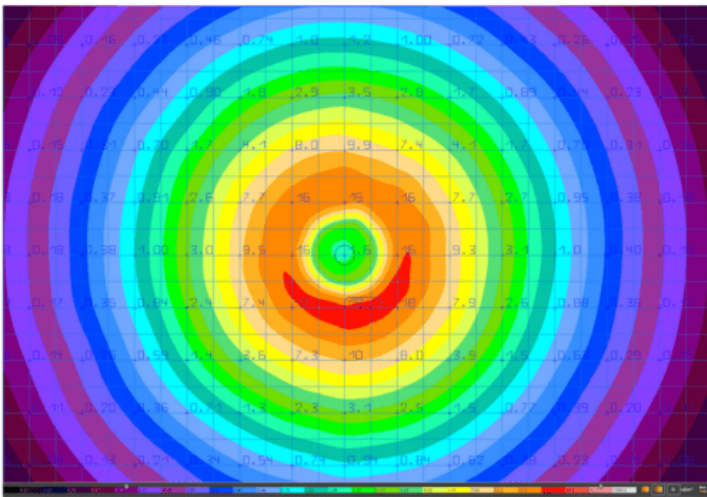

Product Gallery

Dimensions	
Width (B)	9 1/4" (234mm)
Diameter (D)	7" (180mm)
Height (A)	Flat Top: 35 1/4" (908mm)
	Dome Top: 38 1/2" (968mm)
	Pyramid Top: 38 1/2" (968mm)

OPPE 25 Round Bollard - Clear Lens
1fc up to 8' away