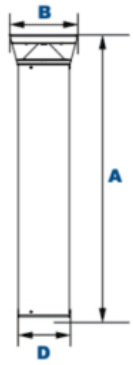

Top Bollard Light 120-277v?

A photometric analysis creates a computer simulation of a particular project. No matter what you are lighting, a photometric analysis is an easy way to quantify light levels before purchasing. When a report is generated, a lighting specialist will walk you through it so you know exactly what you will be receiving. Photometrics include average and minimum footcandles, uniformity ratios, spacing, light trespass info, and more. Plus, the cost of the study is refunded back to you when you purchase the fixtures. Call us at 800-468-9925 for more information about ordering a photometric analysis for your project.

Ready to Order OPPE 25 LED Square Pyramid Top Bollard Light 120-277v or Speak to a Lighting

Specialist?

You can place your order online, here. Or, if you want additional information, give us a call at 800-468-9925. Does your project require multiple fixtures? Ask us about quantity discounts. Our team of friendly expert lighting specialists are available to provide what you need to purchase fixtures and illuminate your project with confidence.

Product Gallery

Dimensions	
Width (B)	9 1/4" (234mm)
Diameter (D)	7" (180mm)
Height (A)	Flat Top: 35 1/4" (908mm)
	Dome Top: 38 1/2" (968mm)
	Pyramid Top: 38 1/2" (968mm)

OPPE 25 Square Bollard - Clear Lens
1fc up to 7'9" away