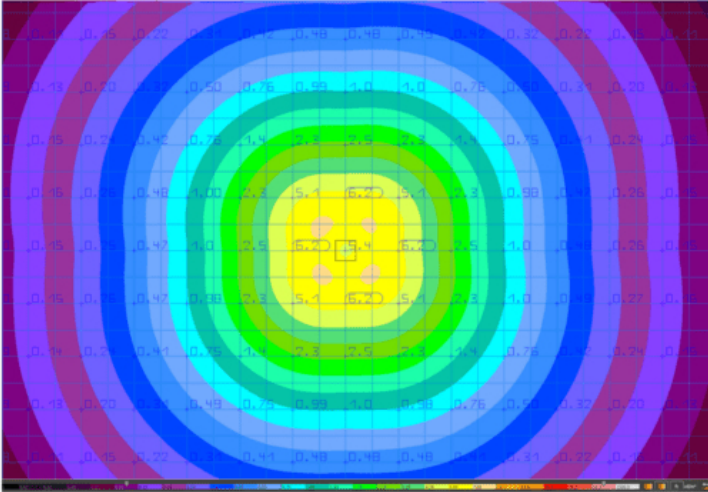

Product Attributes

- Dimensions: 8 × 8 × 40 in
- Weight: 30 lbs
- Availability: Typically ships in 7-10 business days
- Light Source: 3000K - Neutral White, 4000K - Cool White
- Available Finishes: Black, Bronze, Custom RAL
- Lens: Clear polycarbonate lens, Opalescent polycarbonate lens
- Light Source Included: LED Array Included
- Light Source Lumens: 2409
- Listings: CSA - listed for wet Locations, IP66
- Mounting: Mounting kit with anchor bolts Included.
- Housing: Extruded aluminum with flush-mounted base, vandal-resistant screws, powdercoat finish over chromate conversion coating, internal driver tray
- Rated Life: 106,000 Hours
- Reflector: White polycarbonate cone reflector
- Size: 7"
- Style: Cone Reflector, Pyramid Top, Square
- System Watts Filter: 20w - 49w
- System Watts: 25
- Voltage: 120-277v
- Warranty: 5-Year Limited Warranty

Product Gallery

Dimensions	
Width (B)	9 1/4" (234mm)
Diameter (D)	7" (180mm)
Height (A)	Flat Top: 35 1/4" (908mm)
	Dome Top: 38 1/2" (968mm)
	Pyramid Top: 38 1/2" (968mm)

OPPE 25 Square Bollard - Clear Lens
1fc up to 7'9" away