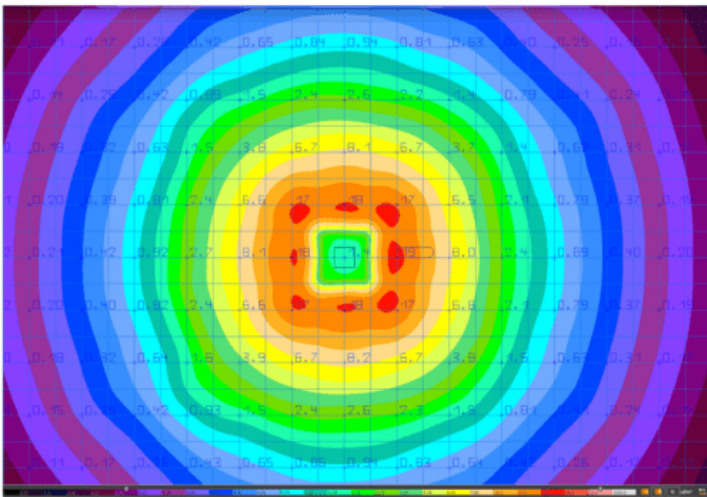

Top Bollard Light 120-277v?

A photometric analysis creates a computer simulation of a particular project. No matter what you are lighting, a photometric analysis is an easy way to quantify light levels before purchasing. When a report is generated, a lighting specialist will walk you through it so you know exactly what you will be receiving. Photometrics include average and minimum footcandles, uniformity ratios, spacing, light trespass info, and more. Plus, the cost of the study is refunded back to you when you purchase the fixtures. Call us at 800-468-9925 for more information about ordering a photometric analysis for your project.

Product Gallery

Dimensions	
Width (B)	9 1/4" (234mm)
Diameter (D)	7" (180mm)
Height (A)	Flat Top: 35 1/4" (908mm)
	Dome Top: 38 1/2" (968mm)
	Pyramid Top: 38 1/2" (968mm)

OPPE 25 Square Bollard - Clear Lens
1fc up to 7'9" away