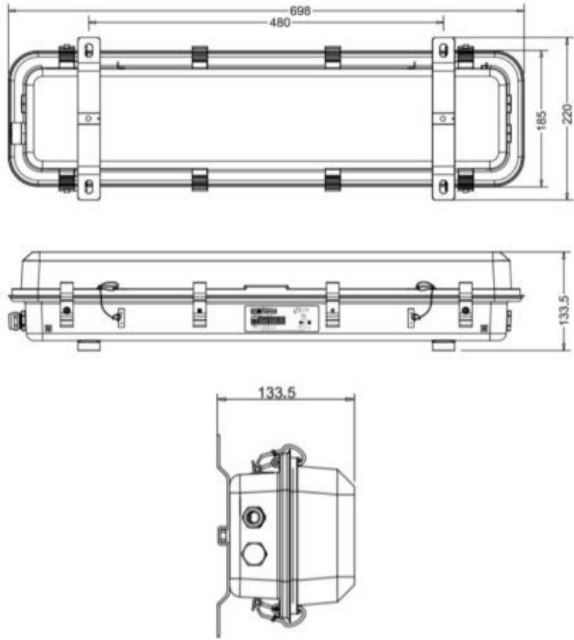

120D

	Center Beam fc	Beam Width	
17ft	14fc	51ft	51ft
34ft	3fc	103ft	101ft
51ft	2fc	154ft	153ft
68ft	0.8fc	256ft	255ft
85ft	0.6fc	307ft	306ft

■ Vert, Spread; 120°
■ Horiz, Spread; 120°