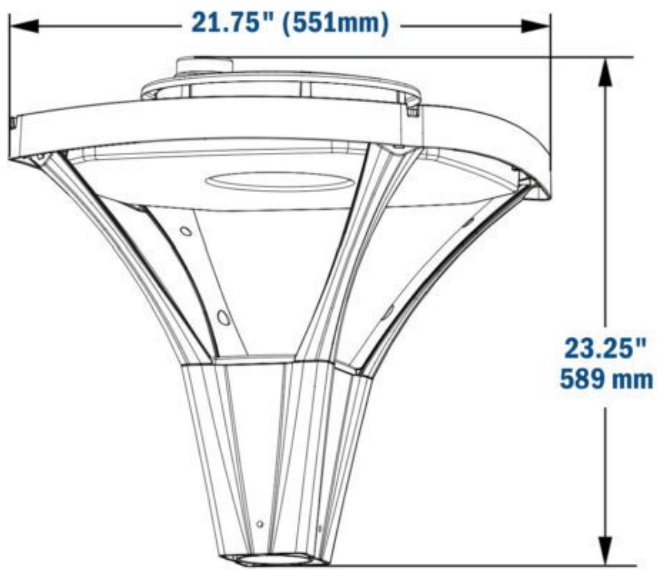

TIMA OPEN POST LIGHT