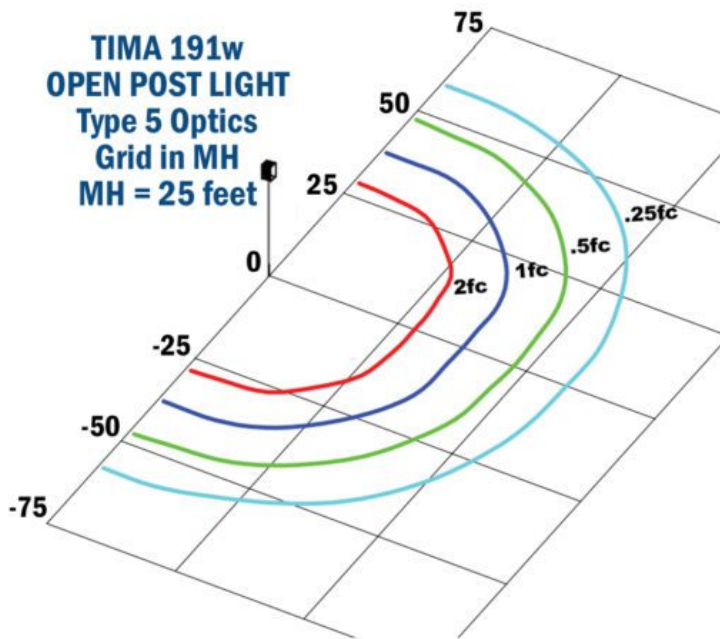

TIMA OPEN POST LIGHT