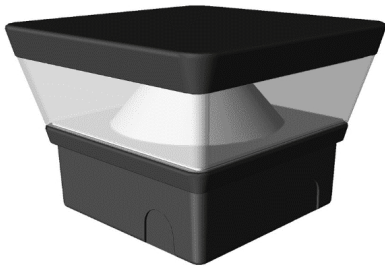

TOPR 18 Square Outdoor Column / Pilar Lights- Flat Top

SKU: AF33XB2PTQF1X16

Product Tags: [Bollard](#), [LED](#)

Product Page:

<https://www.accessfixtures.com/p/topr-square-flat-top-outdoor-column-lights-120-277v/>

Product Description

TOPR 18 Square Flat Top Outdoor Column Lights Features:

This column light fixture includes:

- Shatter resistant polycarbonate lens - 18 system watts - 120-277v compatible
 - Wide beam spread - 0-10v dimmable - Polycarbonate cone reflector - IP66, CSA, ANSI/UL listed
- TOPR 18 Square Flat Top Outdoor Column Lights

Options:

- Choice of Finish: Bronze, Black, or custom RAL colors available upon request -
- Choose a clear or opal shatter resistant polycarbonate lens - Choose 3000K or 4000K - Optional single or double fuse - Optional surge protection - Optional photocell - Optional available in 347v TOPR 18 Square Flat Top Outdoor

Column Lights Mounting:

TOPR Square Flat Top Outdoor Column Lights, 120-277v flush mounts on flat surfaces such as concrete, wood, or stone pillars.

- Includes Mounting kit with 8" zinc-plated anchor bolts - Flush mounting base - Vandal resistant screws - 1/2" coin plugs for photocell and conduit entry - Internal driver tray for easy maintenance
- Access Fixtures Warranty**