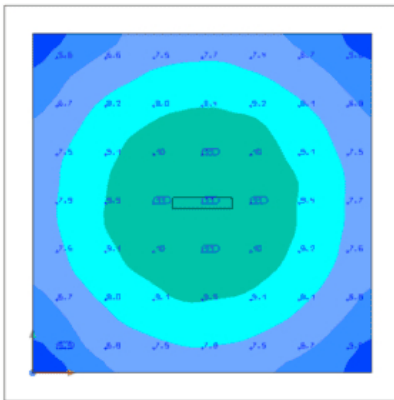

Screenshot of a software interface showing a table of metrics. The table has columns for 'Actual' and 'Target' values.

	Actual	Target
WorkSpace (Perpendicular Illuminance)	8.27 lx	1.75
Average	8.27 lx	≥ 27.8 lx
Min	4.86 lx	-
Max	11.2 lx	-
Min/Max	3.28	-
Max/Min	2.32	-
Parameter		
Height	5.00 ft