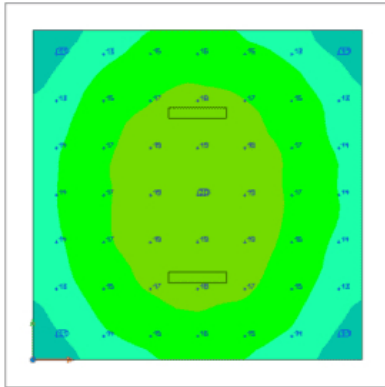

## Product Attributes

- Dimensions: 27 &times; 7 &times; 9 in
- Weight: 4 lbs
- Availability: Typically ships in 5-7 business days
- Light Source: 4000K - Cool White
- Available Finishes: White
- Ballast/Driver: LED Driver
- Color Rendering Index (CRI): 83+
- Housing: Polycarbonate
- Light Source Included: LED Array Included
- Lens: Frosted polycarbonate lens
- Listings: IP65 sealed LED compartment, RoHS Compliant, CUL, DLC Premium, UL
- Light Source Lumens: 3,297
- Mounting: Metal Strap Mount
- Product Family: VAEL
- Rated Life: 54,000 Hours
- System Watts: 23.84
- Voltage: 120-277v
- Warranty: 5-Year Limited Warranty

## Product Gallery

Screenshot of a software interface showing a table of metrics. The table has columns for 'Actual' and 'Target' values.

	Actual	Target
WorkSpace (Perpendicular Illuminance)	8.27 lx	1.75
Average	8.27 lx	≥ 27.8 lx
Min	4.86 lx	-
Max	11.2 lx	-
Min/Max	3.28	-
Max/Min	2.32	-
Parameter		
Height	5.00 ft	