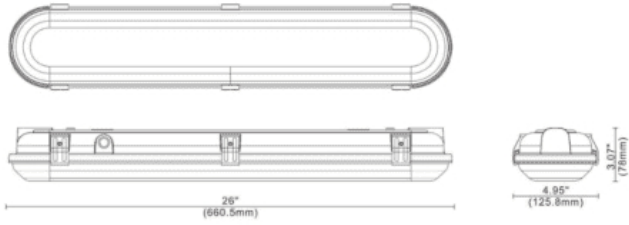

Screenshot of a software interface showing a table of metrics. The table has columns for 'Actual' and 'Target' values.

	Actual	Target
WorkSpace (Perpendicular Illuminance)	8.27 lx	1.75
Average	8.27 lx	≥ 27.8 lx
Min	4.86 lx	-
Max	11.2 lx	-
Min/Max	3.28	-
Max/Min	2.32	-
Parameter		
Height	5.00 ft