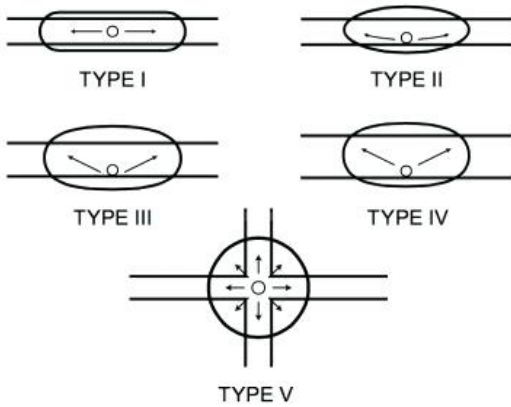

#### Dimensions:

- Height with Fleur-De-Lis: 40" - Height with Spear: 39.5" - Inner Diameter:  
3.125" - Outer Diameter: 3.5625" - Diameter: 16.375" - L70 @ 473,000 hours

## Product Gallery

**Deluxe  
Decorative  
Band**

**Premium  
Decorative  
Band**

**Fleur-de-lis  
Finial**

**Spear  
Finial**

Figure 7. IESNA Outdoor lighting distribution types I - V.

**BUY AMERICAN  
ACT COMPLIANT**