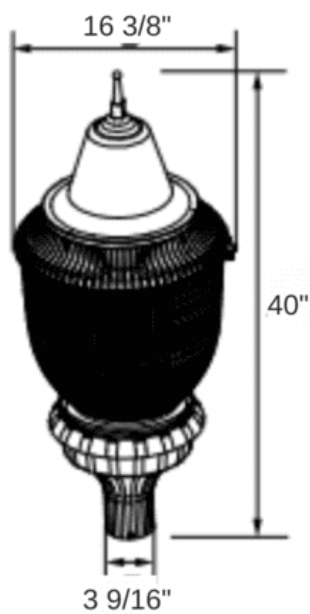

- Availability: Typically ships in 4-6 weeks

Product Gallery