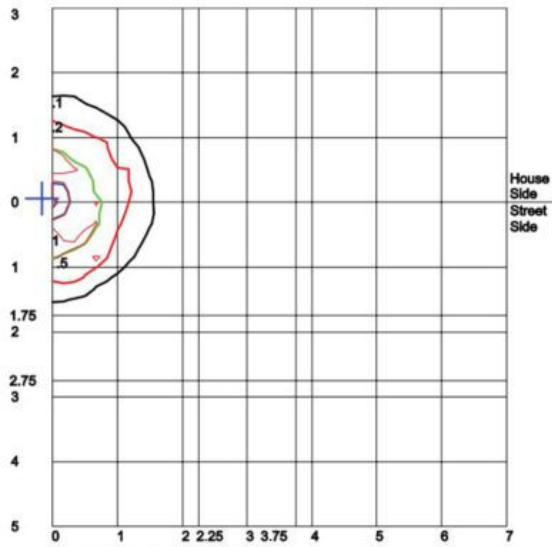

Product Attributes

- Dimensions: 16 × 10 × 10 in
- Weight: 8 lbs
- Available Finishes: Gray, Custom RAL
- Ballast/Driver: Electronic 50/60 Hz
- Housing: Heavy-duty, die-cast aluminum housing with .75" NPS threaded mounts
- Lens: Clear tempered glass lens
- Light Source: 590nm Amber
- Light Source Included: LED Array Included
- Light Source Lumens: 374
- Light Source Lumens Filter: 0 - 4,999
- Listings: CSA - listed for wet Locations, IP65
- Mounting: Mounts over 4-inch electrical box, Pendant Mount, Wall Mount
- Product Family: PERI
- Rated Life: 135,000 Hours
- System Watts: 14
- Voltage: 120-277v
- Warranty: 5-Year Limited Warranty
- Style: Forward Throw
- Availability: Typically ships in 2-4 weeks

Product Gallery

 **AccessFixtures**
High-Performance Lighting Solutions

 **AccessFixtures**
High-Performance Lighting Solutions

Spectral Chart - Amber LED

14w Pendant Mount
Grid in MH
MH = 10 feet

**BUY AMERICAN
ACT COMPLIANT**