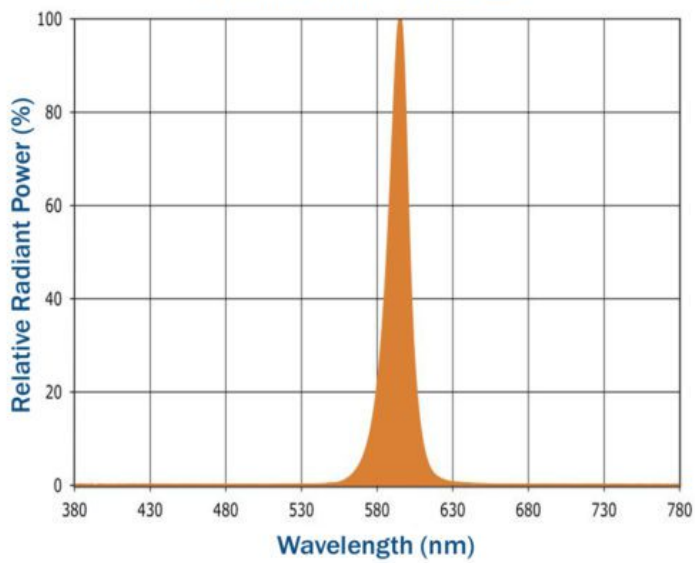

Product Attributes

- Dimensions: 16 × 10 × 10 in
- Weight: 8 lbs
- Available Finishes: Gray, Custom RAL
- Ballast/Driver: Electronic 50/60 Hz
- Housing: Heavy-duty, die-cast aluminum housing with .75" NPS threaded mounts
- Lens: Clear tempered glass lens
- Light Source: 590nm Amber
- Light Source Included: LED Array Included
- Light Source Lumens: 374
- Light Source Lumens Filter: 0 - 4,999
- Listings: CSA - listed for wet Locations, IP65
- Mounting: Mounts over 4-inch electrical box, Pendant Mount, Wall Mount
- Product Family: PERI
- Rated Life: 135,000 Hours
- System Watts: 14
- Voltage: 120-277v
- Warranty: 5-Year Limited Warranty
- Style: Forward Throw
- Availability: Typically ships in 2-4 weeks

Product Gallery

 **AccessFixtures**
High-Performance Lighting Solutions

 **AccessFixtures**
High-Performance Lighting Solutions

Spectral Chart - Amber LED

14w Pendant Mount
Grid in MH
MH = 10 feet

**BUY AMERICAN
ACT COMPLIANT**