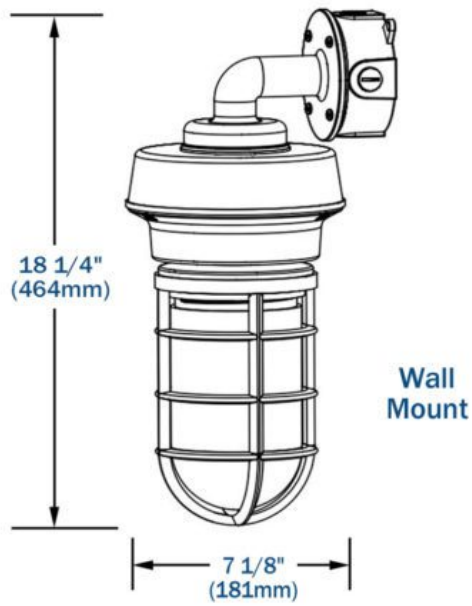

- Die-cast aluminum housing - Amber LED color temperature - 14w LED - 120-277v - Tempered borosilicate glass lens - 590nm - 374 lumens - 135,000 L70 hours - IP65 Rated - 0-10v dimmable driver - CSA, UL and DLC listed - 5.5 lbs. - 14.75 × 7.13 × 7.13 in
- Options:**
 - Mounting type: The pendant mount is the standard mount and can be used to easily hang the fixture from a ceiling or overhang. The surface mount option is designed to be placed on a ceiling or other surface. Finally, the wall mount makes it simple to affix this unit to a wall.
- Finish color Access Fixtures

Product Attributes

- Dimensions: 16 × 10 × 10 in
- Weight: 8 lbs
- Available Finishes: Gray, Custom RAL
- Ballast/Driver: Electronic 50/60 Hz
- Housing: Heavy-duty, die-cast aluminum housing with .75" NPS threaded mounts
- Lens: Clear tempered glass lens
- Light Source: 590nm Amber
- Light Source Included: LED Array Included
- Light Source Lumens: 374
- Light Source Lumens Filter: 0 - 4,999
- Listings: CSA - listed for wet Locations, IP65
- Mounting: Mounts over 4-inch electrical box, Pendant Mount, Wall Mount
- Product Family: PERI
- Rated Life: 135,000 Hours
- System Watts: 14
- Voltage: 120-277v
- Warranty: 5-Year Limited Warranty
- Style: Forward Throw
- Availability: Typically ships in 2-4 weeks

Product Gallery

 **AccessFixtures**
High-Performance Lighting Solutions

 **AccessFixtures**
High-Performance Lighting Solutions

Spectral Chart - Amber LED

14w Pendant Mount
Grid in MH
MH = 10 feet

**BUY AMERICAN
ACT COMPLIANT**