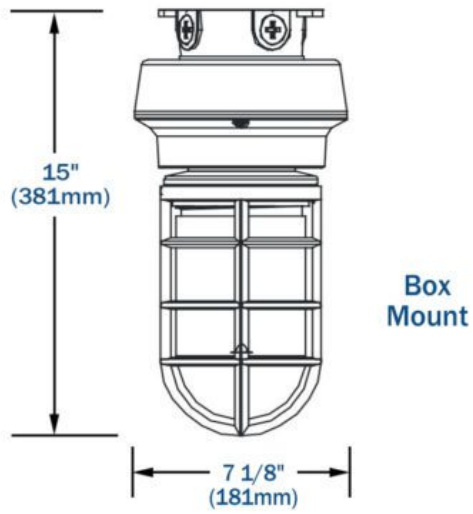

- Die-cast aluminum housing - Amber LED color temperature - 14w LED - 120-277v - Tempered borosilicate glass lens - 590nm - 374 lumens - 135,000 L70 hours - IP65 Rated - 0-10v dimmable driver - CSA, UL and DLC listed - 5.5 lbs. - 14.75 × 7.13 × 7.13 in
- Options:**
 - Mounting type: The pendant mount is the standard mount and can be used to easily hang the fixture from a ceiling or overhang. The surface mount option is designed to be placed on a ceiling or other surface. Finally, the wall mount makes it simple to affix this unit to a wall.
- Finish color Access Fixtures

Product Attributes

- Dimensions: 16 × 10 × 10 in
- Weight: 8 lbs
- Available Finishes: Gray, Custom RAL
- Ballast/Driver: Electronic 50/60 Hz
- Housing: Heavy-duty, die-cast aluminum housing with .75" NPS threaded mounts
- Lens: Clear tempered glass lens
- Light Source: 590nm Amber
- Light Source Included: LED Array Included
- Light Source Lumens: 374
- Light Source Lumens Filter: 0 - 4,999
- Listings: CSA - listed for wet Locations, IP65
- Mounting: Mounts over 4-inch electrical box, Pendant Mount, Wall Mount
- Product Family: PERI
- Rated Life: 135,000 Hours
- System Watts: 14
- Voltage: 120-277v
- Warranty: 5-Year Limited Warranty
- Style: Forward Throw
- Availability: Typically ships in 2-4 weeks

Product Gallery

 **AccessFixtures**
High-Performance Lighting Solutions

 **AccessFixtures**
High-Performance Lighting Solutions

Spectral Chart - Amber LED

14w Pendant Mount
Grid in MH
MH = 10 feet

**BUY AMERICAN
ACT COMPLIANT**