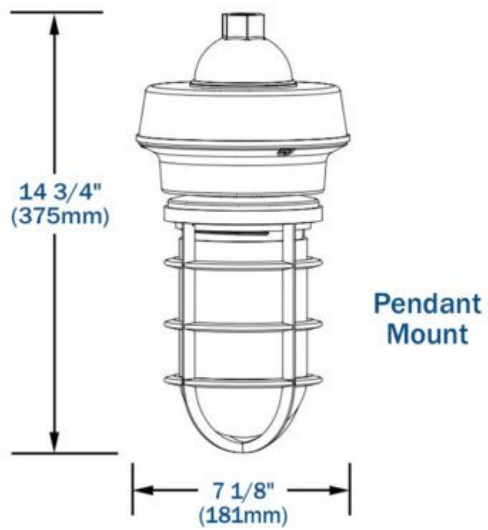

- Die-cast aluminum housing - Amber LED color temperature - 14w LED - 120-277v - Tempered borosilicate glass lens - 590nm - 374 lumens - 135,000 L70 hours - IP65 Rated - 0-10v dimmable driver - CSA, UL and DLC listed - 5.5 lbs. - 14.75 × 7.13 × 7.13 in
- Options:**
 - Mounting type: The pendant mount is the standard mount and can be used to easily hang the fixture from a ceiling or overhang. The surface mount option is designed to be placed on a ceiling or other surface. Finally, the wall mount makes it simple to affix this unit to a wall.
- Finish color Access Fixtures

Product Attributes

- Dimensions: 16 × 10 × 10 in
- Weight: 8 lbs
- Available Finishes: Gray, Custom RAL
- Ballast/Driver: Electronic 50/60 Hz
- Housing: Heavy-duty, die-cast aluminum housing with .75" NPS threaded mounts
- Lens: Clear tempered glass lens
- Light Source: 590nm Amber
- Light Source Included: LED Array Included
- Light Source Lumens: 374
- Light Source Lumens Filter: 0 - 4,999
- Listings: CSA - listed for wet Locations, IP65
- Mounting: Mounts over 4-inch electrical box, Pendant Mount, Wall Mount
- Product Family: PERI
- Rated Life: 135,000 Hours
- System Watts: 14
- Voltage: 120-277v
- Warranty: 5-Year Limited Warranty
- Style: Forward Throw
- Availability: Typically ships in 2-4 weeks

Product Gallery

 **AccessFixtures**
High-Performance Lighting Solutions

 **AccessFixtures**
High-Performance Lighting Solutions

Spectral Chart - Amber LED

14w Pendant Mount
Grid in MH
MH = 10 feet

**BUY AMERICAN
ACT COMPLIANT**