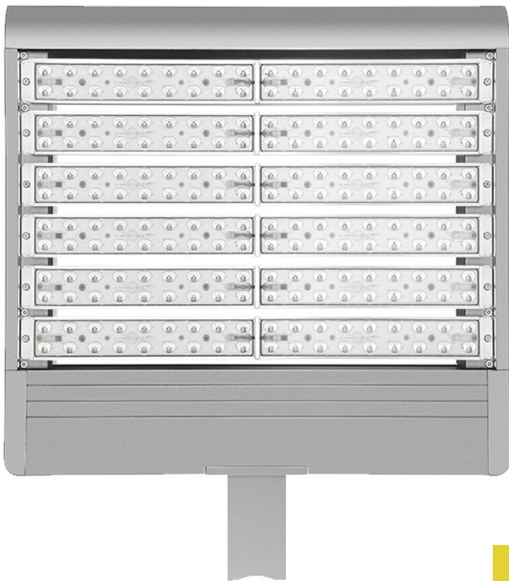

Product Gallery