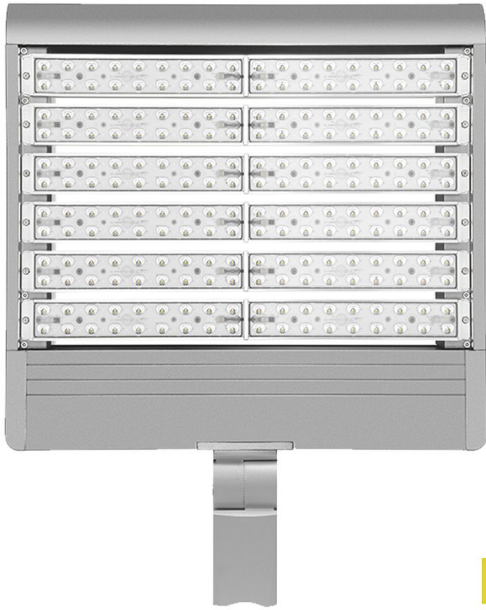

Product Gallery