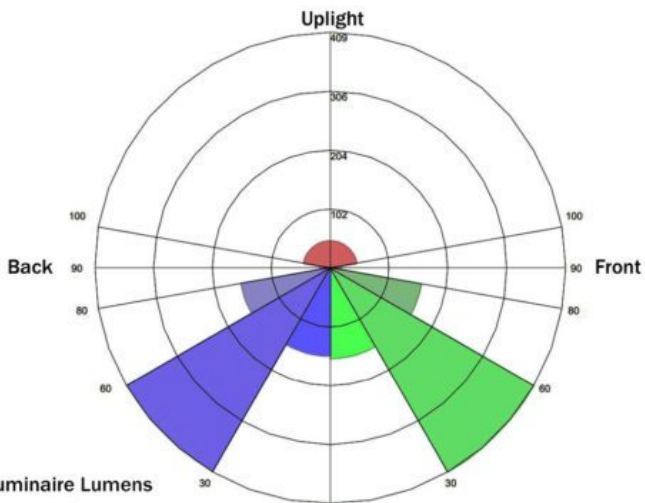

ATRI Bollard Light

Front: Low=157.1, Medium=408.6, High=160.9, Very High=19.4
Back: Low=152.5, Medium=406.5, High=156.8, Very High=18.1
Uplight: Low=12.7, High=46.3
BUG (Backlight-Uplight-Glare) Rating : B1-U2-G1