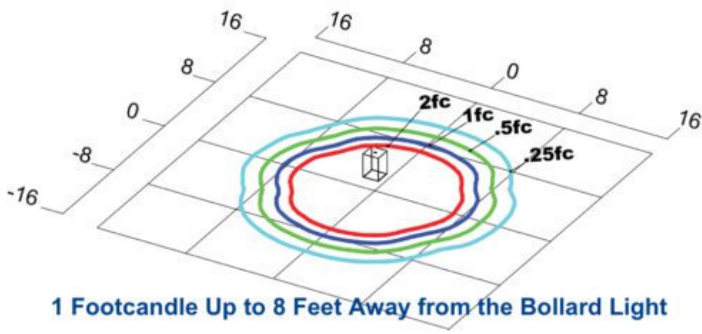

ATRI Bollard Light

Front: Low=157.1, Medium=408.6, High=160.9, Very High=19.4
Back: Low=152.5, Medium=406.5, High=156.8, Very High=18.1
Uplight: Low=12.7, High=46.3
BUG (Backlight-Uplight-Glare) Rating : B1-U2-G1