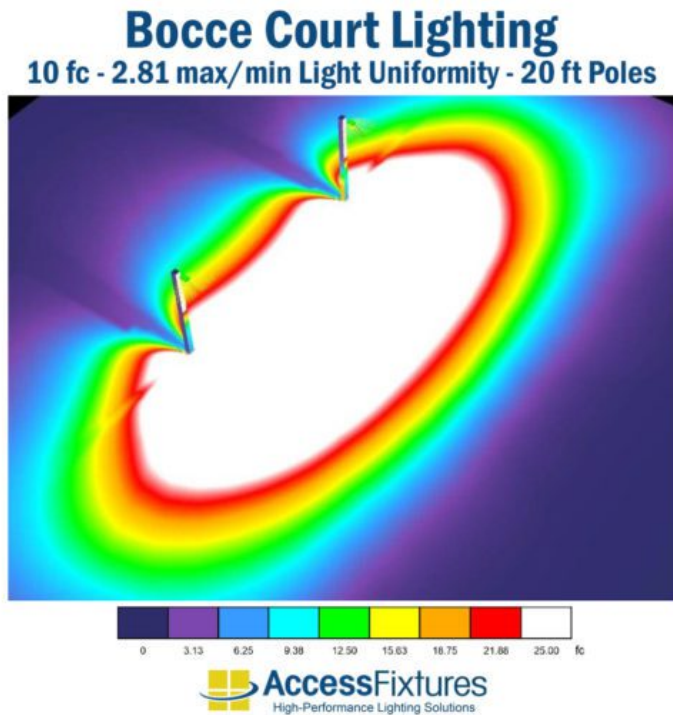

Bocce LED Lighting with 2 Poles 13' x 90' Court - 10 fc 2.81 max/min

SKU: AF72XBOC13x90FLB280L2P202-FC10

Product Tags: [Bocce](#)

Product Page:

<https://www.accessfixtures.com/p/bocce-led-lighting-with-poles-13x90/>

Product Description

The Bocce LED Lighting with 2 Poles 13' x 90' Court - 10 fc 2.81 max/min is a bocce court lighting solution for homeowners and recreational facilities.

Extreme Life: This bocce court lighting package is L70 rated at over 200,000 hours.

Number of Luminaires: 2

Fixture Wattage: 285

Rated Life (L70): 200,000+ Hours

Optics: T4M1

Weights: 27.51 lbs

Fixture Dimensions: 32.99" x 12.99" x 2.76"

Housing: Die-cast aluminum housing with corrosion-resistant polyester powdercoat. Finish meets 1,000-hour salt-spray certification per ASTM B117/ISO 9227:2012. Modular LED design with IP67 rating.