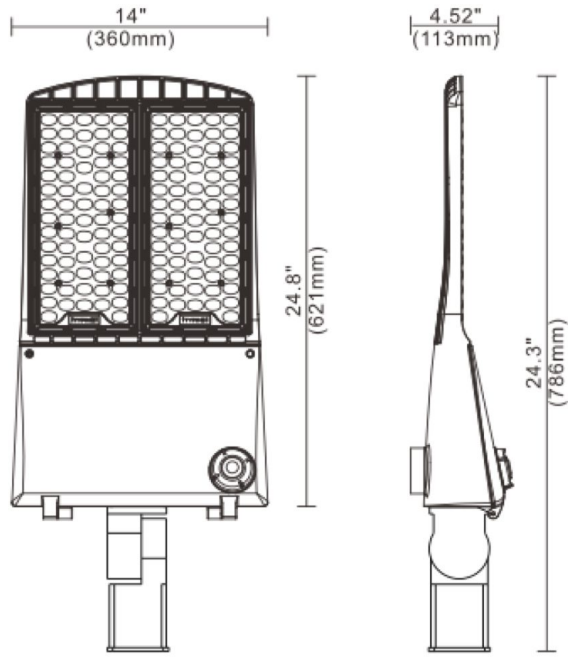

Product Description

CARO LED Area Light / LED Flood Light Features:

- One piece die-cast aluminum housing - DLC, UL, cUL, CE, RoHs Listed - 70+ CRI - Dimmable 1-10v - 43,585 lumens with 5000K - 160 to 170 Lumens per Watt (LPW) - 50,000 hour L70 rated life - IP65 Rated: protected from total dust ingress; protected from high pressure water jets from any direction - Bronze UV Stabilized Powdercoat Finish CARO LED Area Light / LED Flood Light

Product Attributes

- Dimensions: 18 × 29 × 9 in
- Weight: 26 lbs
- Availability: Typically ships in 7-10 business days
- Light Source: 3000K - Neutral White, 4000K - Cool White, 5000K - Bright White
- Available Finishes: Bronze
- Ballast/Driver: Electronic 50/60 Hz
- Color Rendering Index (CRI): 70+
- Housing: Die-cast aluminum housing
- Lens: Polycarbonate
- Light Source Included: LED Array Included
- Light Source Lumens: 43,585
- Listings: RoHS Compliant, Wet locations, CuL Listed, DLC Premium, IP65, UL
- Mounting: Direct Square Mounting Arm, Slip Fitter, Yoke Mount/U-Bracket Mount
- Product Family: CARO
- Rated Life: 50,000 Hours
- System Watts: 257
- Voltage: 120-277v
- Warranty: 5-Year Limited Warranty

Product Gallery

CARO Optics