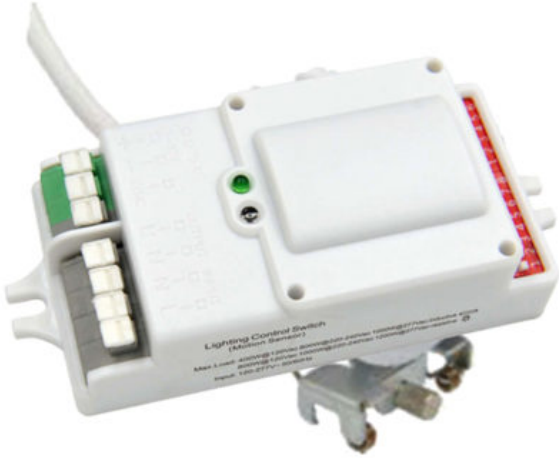

**BUY AMERICAN
ACT COMPLIANT**