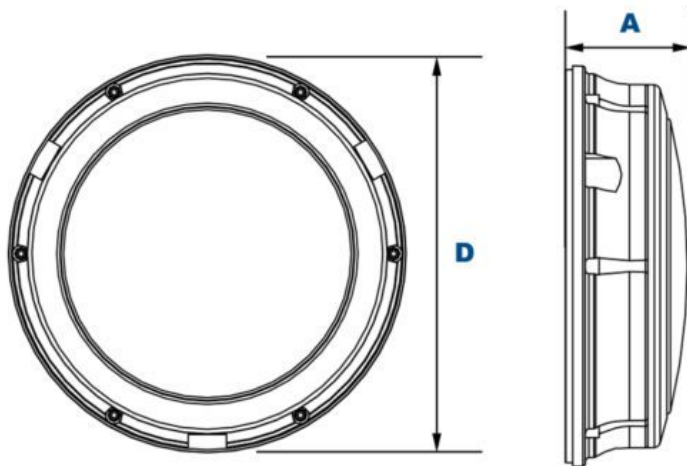

White

- Availability: Typically ships in 7-10 business days
- Color Rendering Index (CRI): 80+
- Lens: Opalescent polycarbonate lens
- Light Source Included: LED Array Included
- Light Source Lumens: 2539
- Mounting: Surface Mount
- Product Family: CIRC
- Rated Life: 187,000 Hours
- System Watts: 20
- Voltage: 120-277v
- Warranty: 5-Year Limited Warranty
- Style: Bulkhead

Product Gallery