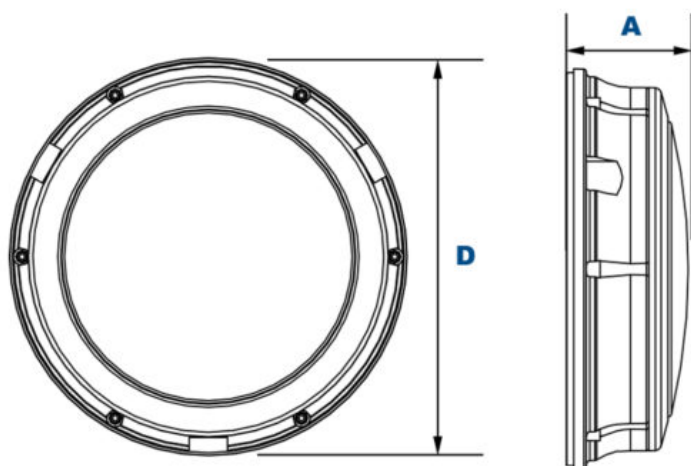

- Light Source Included: LED Array Included
- Light Source Lumens: 2539
- Mounting: Surface Mount
- Product Family: CIRC
- Rated Life: 187,000 Hours
- System Watts: 20
- Voltage: 120-277v
- Warranty: 5-Year Limited Warranty
- Style: Bulkhead

Product Gallery