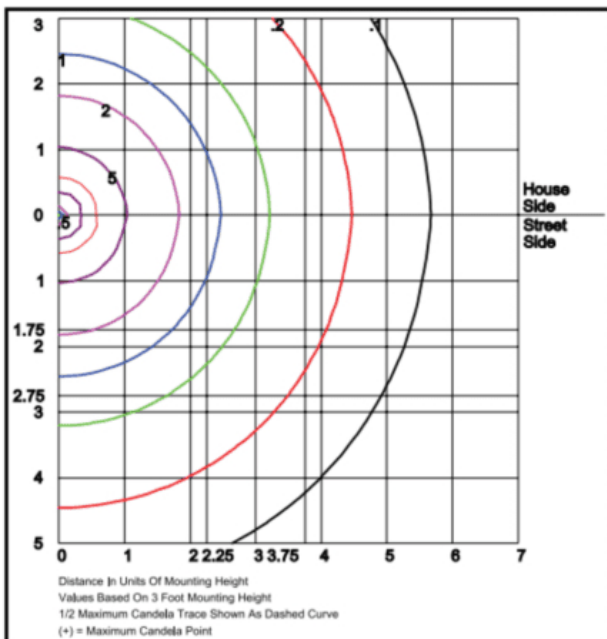

- Style: Cone Reflector, Round Dome Top
- System Watts: 11
- Voltage: 120v, 208v, 240v, 277v
- Warranty: 5-Year Limited Warranty

Product Gallery