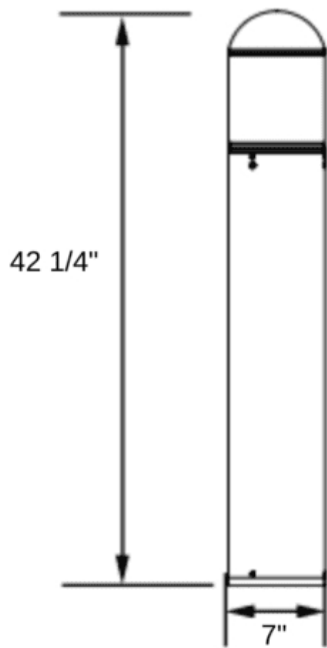

- Style: Cone Reflector, Round Dome Top
- System Watts: 11
- Voltage: 120v, 208v, 240v, 277v
- Warranty: 5-Year Limited Warranty

Product Gallery