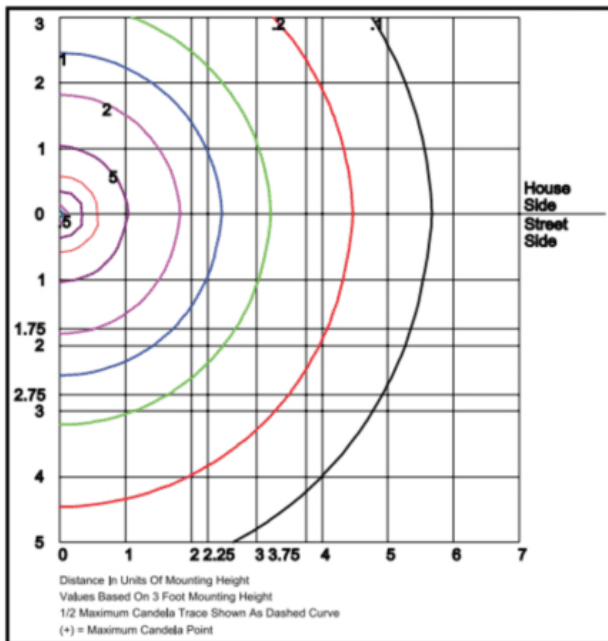

- Style: Cone Reflector, Round Dome Top
- System Watts: 17
- Voltage: 120-277v
- Warranty: 5-Year Limited Warranty

Product Gallery