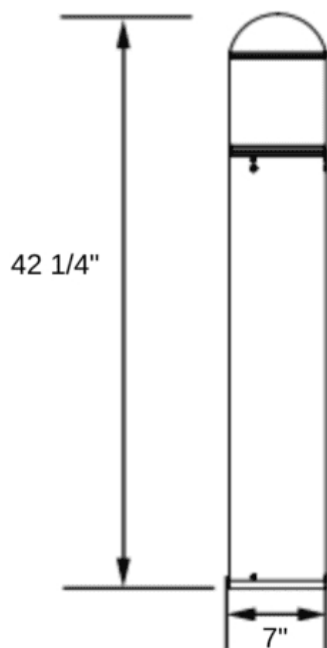

- Style: Cone Reflector, Round Dome Top
- System Watts: 17
- Voltage: 120-277v
- Warranty: 5-Year Limited Warranty

Product Gallery