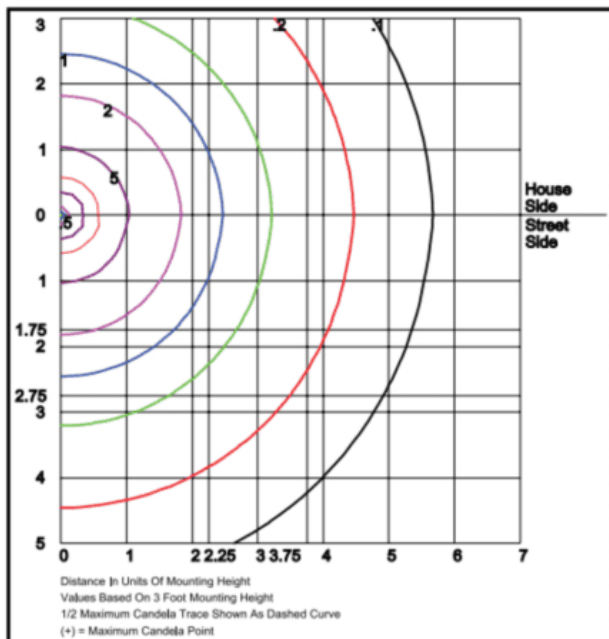

- Style: Cone Reflector, Round Flat Top
- System Watts: 17
- Voltage: 120-277v
- Warranty: 5-Year Limited Warranty

Product Gallery