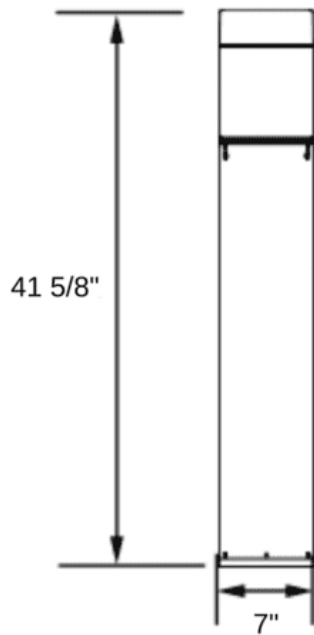

- Style: Cone Reflector, Round Flat Top
- System Watts: 17
- Voltage: 120-277v
- Warranty: 5-Year Limited Warranty

Product Gallery