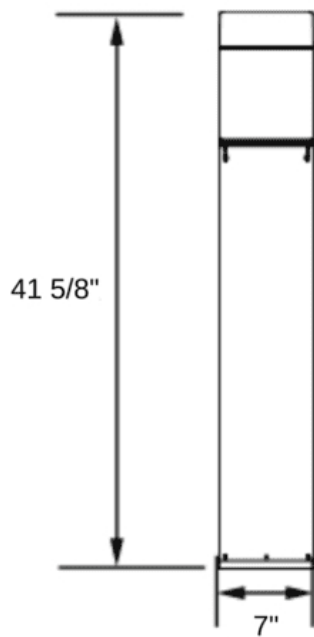

- Style: Cone Reflector, Round Flat Top
- System Watts: 24
- Voltage: 120-277v
- Warranty: 5-Year Limited Warranty

Product Gallery