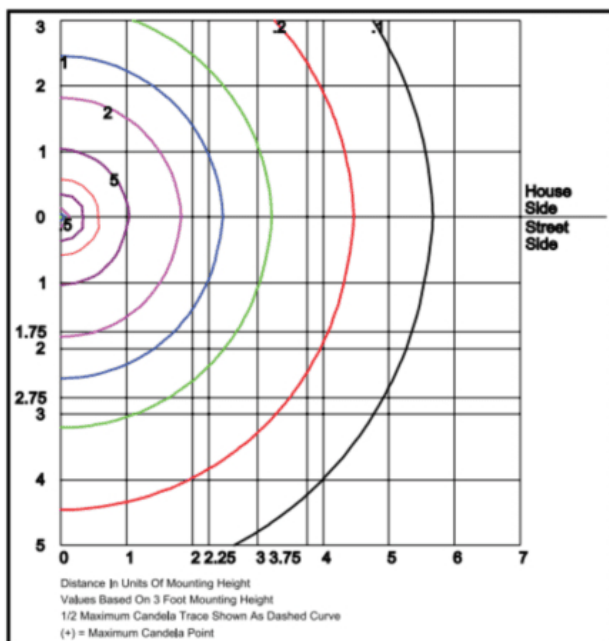

- Style: Cone Reflector, Round Flat Top
- System Watts: 24
- Voltage: 120-277v
- Warranty: 5-Year Limited Warranty

Product Gallery