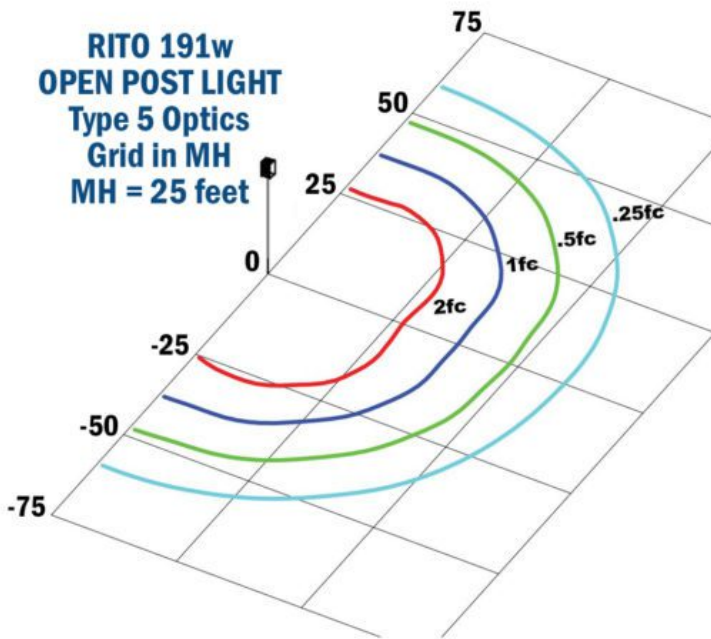

RITO OPEN POST LIGHT