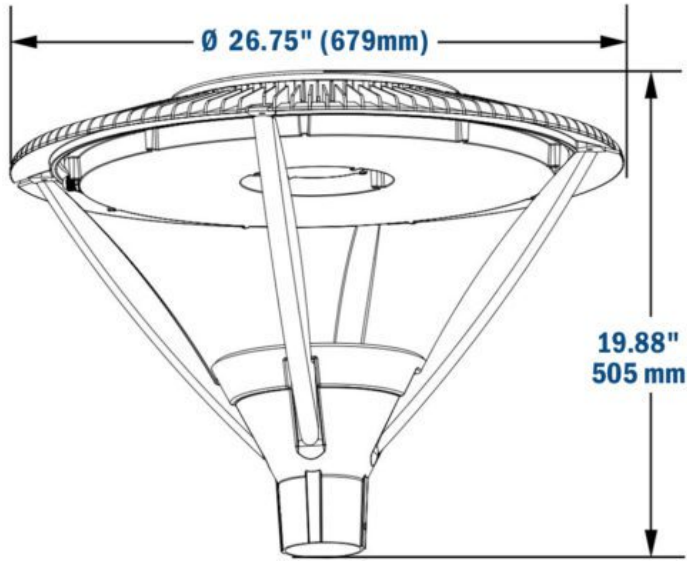

RITO OPEN POST LIGHT