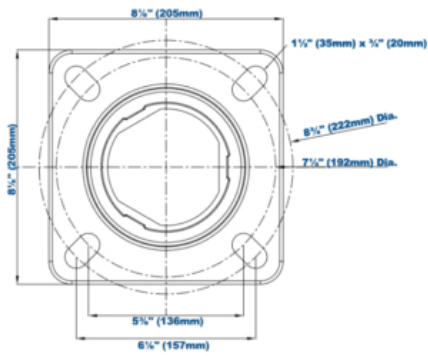

## Product Attributes

- Dimensions: 144 &times; 9 &times; 9 in
- Weight: 50 lbs
- Availability: Typically ships in 7-10 business days
- Light Source: 3000K - Neutral White, 4000K - Cool White, 5000K - Bright White
- Available Finishes: Platinum, Black
- Lens: Opalescent polycarbonate lens
- Light Source Included: LED Array Included
- Light Source Lumens: 2,809
- Listings: CSA - listed for wet Locations, IP66
- Mounting: Mounting kit with anchor bolts Included.
- Housing: Extruded aluminum with flush-mounted base, vandal-resistant screws, powdercoat finish over chromate conversion coating, internal driver tray
- Rated Life: 187,000 Hours
- Reflector: White polycarbonate cone reflector
- Size: 5"
- Style: Round Flat Top
- System Watts Filter: 20w - 49w
- System Watts: 25
- Voltage: 120-277v
- Warranty: 5-Year Limited Warranty

### Dimensions

<b>Diameter (D)</b>	5" (128mm)
<b>Height (A)</b>	144 $\frac{3}{4}$ " (3675mm)
<b>Mounting Base (B)</b>	8" (205mm) Square
<b>Decorative Round Base Cover (B)</b>	16 $\frac{1}{2}$ " (422mm) Diameter