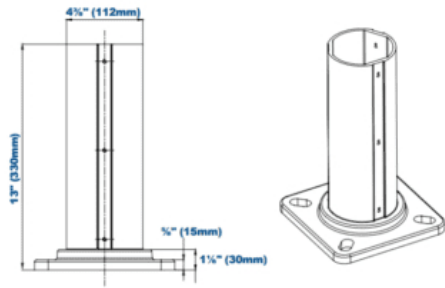

## Product Attributes

- Dimensions: 144 &times; 9 &times; 9 in
- Weight: 50 lbs
- Availability: Typically ships in 7-10 business days
- Light Source: 3000K - Neutral White, 4000K - Cool White, 5000K - Bright White
- Available Finishes: Platinum, Black
- Lens: Opalescent polycarbonate lens
- Light Source Included: LED Array Included
- Light Source Lumens: 2,809
- Listings: CSA - listed for wet Locations, IP66
- Mounting: Mounting kit with anchor bolts Included.
- Housing: Extruded aluminum with flush-mounted base, vandal-resistant screws, powdercoat finish over chromate conversion coating, internal driver tray
- Rated Life: 187,000 Hours
- Reflector: White polycarbonate cone reflector
- Size: 5"
- Style: Round Flat Top
- System Watts Filter: 20w - 49w
- System Watts: 25
- Voltage: 120-277v
- Warranty: 5-Year Limited Warranty

### Dimensions

<b>Diameter (D)</b>	5" (128mm)
<b>Height (A)</b>	144 $\frac{3}{4}$ " (3675mm)
<b>Mounting Base (B)</b>	8" (205mm) Square
<b>Decorative Round Base Cover (B)</b>	16 $\frac{1}{2}$ " (422mm) Diameter