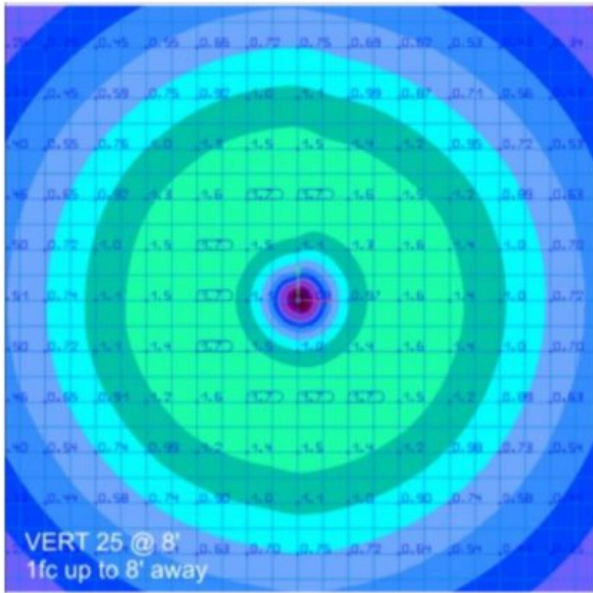

5' Tall VERT 25 Emits 1fc up to 8' Away