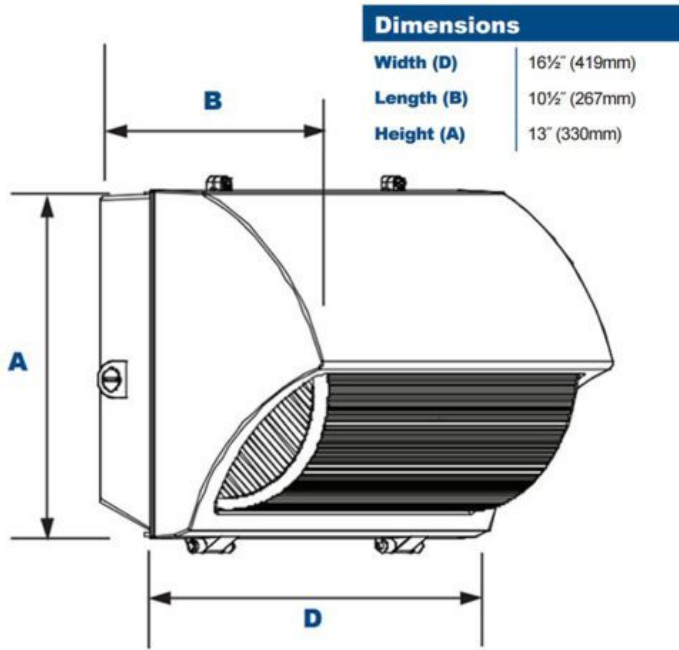

Product Gallery