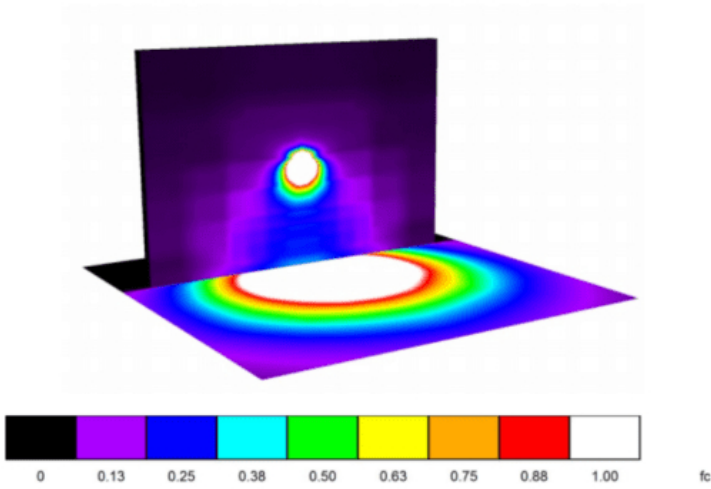

Product Attributes

- Dimensions: 15 × 18 × 8 in
- Weight: 15 lbs
- Availability: Typically ships in 7-10 business days
- Light Source: 5000K - Bright White
- Available Finishes: Bronze, Custom RAL
- Color Rendering Index (CRI): 80+
- Housing: Gasketed front frame, Nickel plated stainless steel hardware, Photocell adaptable, Die cast aluminum housing
- Lens: Clear prismatic glass lens
- Light Source Included: LED Array Included
- Light Source Lumens: 4944
- Listings: CSA: Listed for wet locations, IP65
- Mounting: Power supplied via electrical box or 1/2-inch conduit, Includes template for mounting directly over 4-inch electrical box
- Mounting Height: 10 ft., 15 ft., 20 ft.
- Product Family: ACCO
- Rated Life: 144,000 Hours
- System Watts: 69
- Voltage: 120-277v
- Warranty: 5-Year Limited Warranty
- Style: Forward Throw

Product Gallery

ACCO 69 Mounted at 10'
Emits > 1fc 33' Across and 23' Out

ACCO 69 Mounted at 15'
Emits > 1fc 36' Across and 25' Out

ACCO 69 Mounted at 20'
Emits > 1fc 36' Across and 26' Out

**BUY AMERICAN
ACT COMPLIANT**