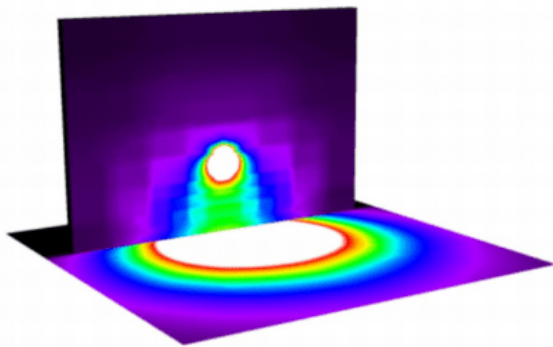

ACCO 69 Mounted at 15'
Emits > 1fc 36' Across and 25' Out