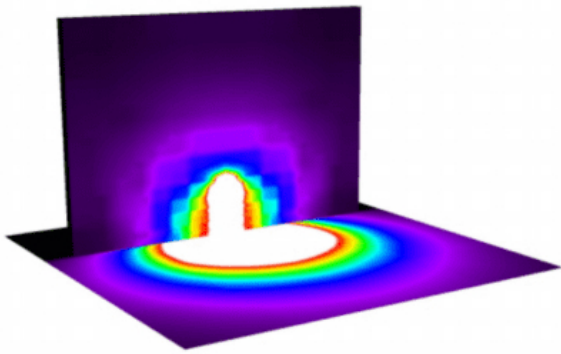

ACCO 69 Mounted at 10'
Emits > 1fc 33' Across and 23' Out