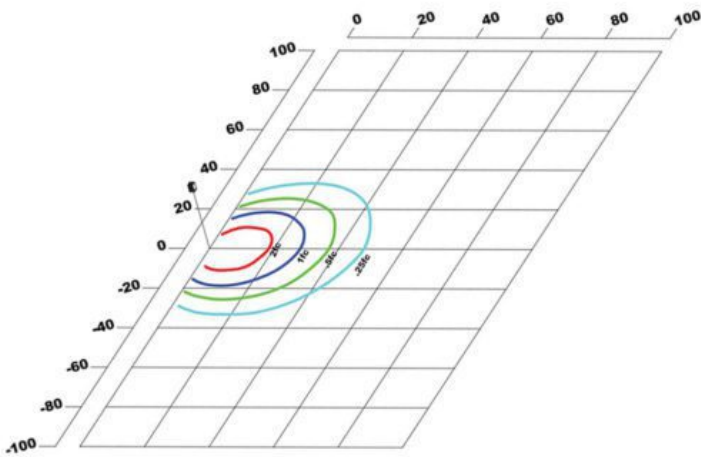

Product Gallery