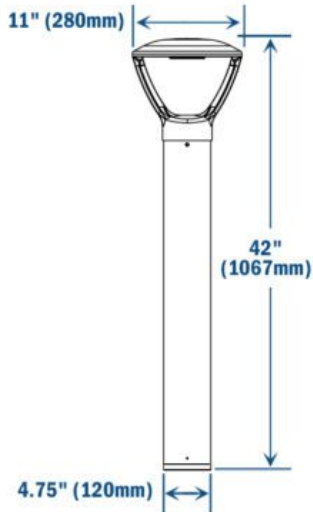

Product Gallery

ARIE 19w LED Round Open-Top Bollard