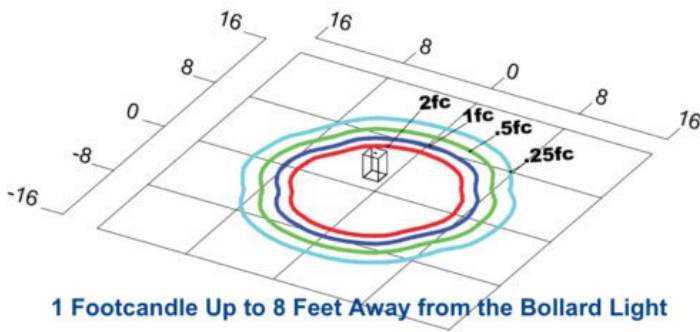

ARIE Bollard Light