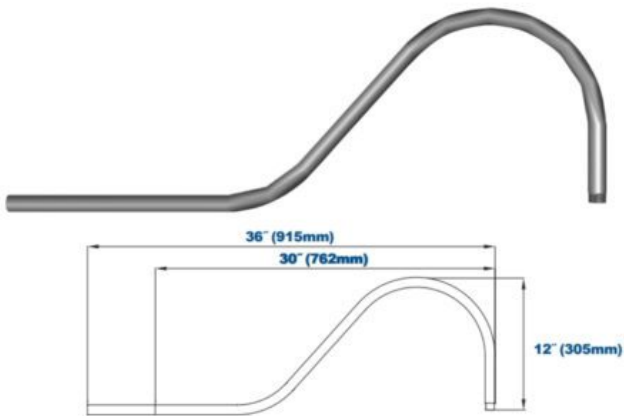

## Product Attributes

- Dimensions: 20 &times; 15 &times; 10 in
- Weight: 18 lbs
- Availability: Typically ships in 7-10 business days
- Light Source: 5000K - Bright White
- Available Finishes: Platinum, Red, Black, White
- Color Rendering Index (CRI): 80+
- Housing: Die cast aluminum housing
- Lens: Clear prismatic polycarbonate lens
- Light Source Included: LED Array Included
- Light Source Lumens: 3,022
- Listings: IP66, CSA: Listed for wet locations
- Mounting: Power supplied via electrical box or 1/2-inch conduit, Includes template for mounting directly over 4-inch electrical box
- Mounting Height: 10 ft., 15 ft.
- Product Family: GOOS
- Rated Life: 457,000 Hours
- System Watts: 26
- Voltage: 120-277v
- Warranty: 5-Year Limited Warranty
- Style: Full Cutoff

## Product Gallery

Dimensions	
Diameter (D)	15 1/4" (386mm)
Height (A)	8 1/2" (214mm)

### Dimensions

<b>Base Diameter (B)</b>	4¼" (108mm)
<b>Length (A)</b>	43½" (1099mm)
<b>Height (C)</b>	23¼" (591mm)

Straight Rise Arm

Straight Offset Arm

Straight Arm

Round Hook Arm

Classic Hook Arm

**BUY AMERICAN  
ACT COMPLIANT**