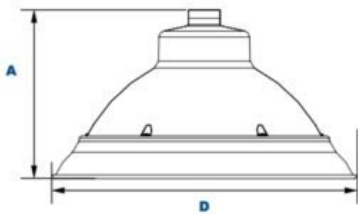

## Product Attributes

- Dimensions: 20 &times; 15 &times; 10 in
- Weight: 18 lbs
- Availability: Typically ships in 7-10 business days
- Light Source: 5000K - Bright White
- Available Finishes: Platinum, Red, Black, White
- Color Rendering Index (CRI): 80+
- Housing: Die cast aluminum housing
- Lens: Clear prismatic polycarbonate lens
- Light Source Included: LED Array Included
- Light Source Lumens: 3,022
- Listings: IP66, CSA: Listed for wet locations
- Mounting: Power supplied via electrical box or 1/2-inch conduit, Includes template for mounting directly over 4-inch electrical box
- Mounting Height: 10 ft., 15 ft.
- Product Family: GOOS
- Rated Life: 457,000 Hours
- System Watts: 26
- Voltage: 120-277v
- Warranty: 5-Year Limited Warranty
- Style: Full Cutoff

## Product Gallery

Dimensions	
Diameter (D)	15 1/4" (386mm)
Height (A)	8 1/2" (214mm)

### Dimensions

<b>Base Diameter (B)</b>	4¼" (108mm)
<b>Length (A)</b>	43½" (1099mm)
<b>Height (C)</b>	23¼" (591mm)

Straight Rise Arm

Straight Offset Arm

Straight Arm

Round Hook Arm

Classic Hook Arm

**BUY AMERICAN  
ACT COMPLIANT**