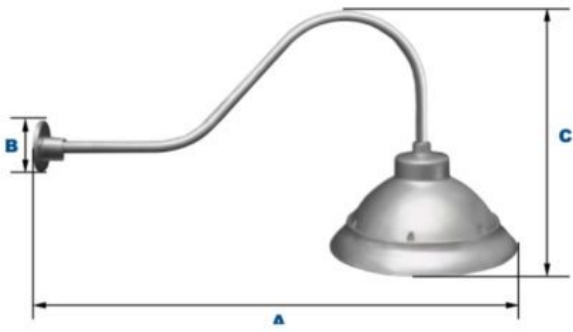

## Product Attributes

- Dimensions: 20 &times; 15 &times; 10 in
- Weight: 18 lbs
- Availability: Typically ships in 7-10 business days
- Light Source: 5000K - Bright White
- Available Finishes: Platinum, Red, Black, White
- Color Rendering Index (CRI): 80+
- Housing: Die cast aluminum housing
- Lens: Clear prismatic polycarbonate lens
- Light Source Included: LED Array Included
- Light Source Lumens: 3,022
- Listings: IP66, CSA: Listed for wet locations
- Mounting: Power supplied via electrical box or 1/2-inch conduit, Includes template for mounting directly over 4-inch electrical box
- Mounting Height: 10 ft., 15 ft.
- Product Family: GOOS
- Rated Life: 457,000 Hours
- System Watts: 26
- Voltage: 120-277v
- Warranty: 5-Year Limited Warranty
- Style: Full Cutoff

## Product Gallery

Dimensions	
Diameter (D)	15 1/4" (386mm)
Height (A)	8 1/2" (214mm)

### Dimensions

<b>Base Diameter (B)</b>	4¼" (108mm)
<b>Length (A)</b>	43½" (1099mm)
<b>Height (C)</b>	23¼" (591mm)

Straight Rise Arm

Straight Offset Arm

Straight Arm

Round Hook Arm

Classic Hook Arm

**BUY AMERICAN  
ACT COMPLIANT**