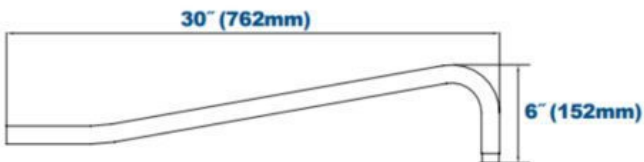

## Product Attributes

- Dimensions: 20 &times; 15 &times; 10 in
- Weight: 18 lbs
- Availability: Typically ships in 7-10 business days
- Light Source: 5000K - Bright White
- Available Finishes: Platinum, Red, Black, White
- Color Rendering Index (CRI): 80+
- Housing: Die cast aluminum housing
- Lens: Clear prismatic polycarbonate lens
- Light Source Included: LED Array Included
- Light Source Lumens: 3,022
- Listings: IP66, CSA: Listed for wet locations
- Mounting: Power supplied via electrical box or 1/2-inch conduit, Includes template for mounting directly over 4-inch electrical box
- Mounting Height: 10 ft., 15 ft.
- Product Family: GOOS
- Rated Life: 457,000 Hours
- System Watts: 26
- Voltage: 120-277v
- Warranty: 5-Year Limited Warranty
- Style: Full Cutoff

## Product Gallery

Dimensions	
Diameter (D)	15 1/4" (386mm)
Height (A)	8 1/2" (214mm)

### Dimensions

<b>Base Diameter (B)</b>	4¼" (108mm)
<b>Length (A)</b>	43½" (1099mm)
<b>Height (C)</b>	23¼" (591mm)

Straight Rise Arm

Straight Offset Arm

Straight Arm

Round Hook Arm

Classic Hook Arm

**BUY AMERICAN  
ACT COMPLIANT**