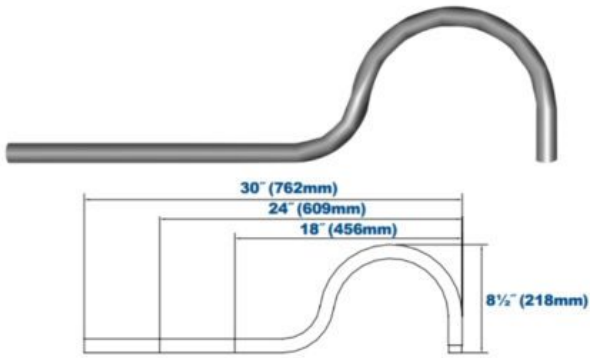

## Product Attributes

- Dimensions: 20 &times; 15 &times; 10 in
- Weight: 18 lbs
- Availability: Typically ships in 7-10 business days
- Light Source: 5000K - Bright White
- Available Finishes: Platinum, Red, Black, White
- Color Rendering Index (CRI): 80+
- Housing: Die cast aluminum housing
- Lens: Clear prismatic polycarbonate lens
- Light Source Included: LED Array Included
- Light Source Lumens: 3,022
- Listings: IP66, CSA: Listed for wet locations
- Mounting: Power supplied via electrical box or 1/2-inch conduit, Includes template for mounting directly over 4-inch electrical box
- Mounting Height: 10 ft., 15 ft.
- Product Family: GOOS
- Rated Life: 457,000 Hours
- System Watts: 26
- Voltage: 120-277v
- Warranty: 5-Year Limited Warranty
- Style: Full Cutoff

## Product Gallery

Dimensions	
Diameter (D)	15 1/4" (386mm)
Height (A)	8 1/2" (214mm)

### Dimensions

<b>Base Diameter (B)</b>	4¼" (108mm)
<b>Length (A)</b>	43½" (1099mm)
<b>Height (C)</b>	23¼" (591mm)

Straight Rise Arm

Straight Offset Arm

Straight Arm

Round Hook Arm

Classic Hook Arm

**BUY AMERICAN  
ACT COMPLIANT**