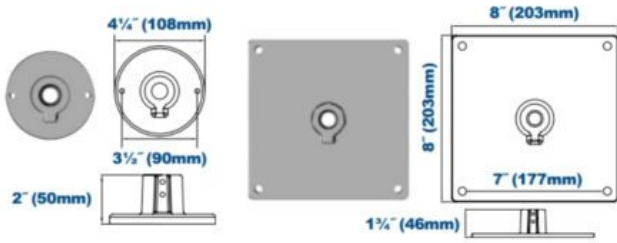

## Product Attributes

- Dimensions: 20 &times; 15 &times; 10 in
- Weight: 18 lbs
- Availability: Typically ships in 7-10 business days
- Light Source: 5000K - Bright White
- Available Finishes: Platinum, Red, Black, White
- Color Rendering Index (CRI): 80+
- Housing: Die cast aluminum housing
- Lens: Clear prismatic polycarbonate lens
- Light Source Included: LED Array Included
- Light Source Lumens: 3,022
- Listings: IP66, CSA: Listed for wet locations
- Mounting: Power supplied via electrical box or 1/2-inch conduit, Includes template for mounting directly over 4-inch electrical box
- Mounting Height: 10 ft., 15 ft.
- Product Family: GOOS
- Rated Life: 457,000 Hours
- System Watts: 26
- Voltage: 120-277v
- Warranty: 5-Year Limited Warranty
- Style: Full Cutoff

## Product Gallery

Dimensions	
Diameter (D)	15 1/4" (386mm)
Height (A)	8 1/2" (214mm)

### Dimensions

<b>Base Diameter (B)</b>	4¼" (108mm)
<b>Length (A)</b>	43½" (1099mm)
<b>Height (C)</b>	23¼" (591mm)

Straight Rise Arm

Straight Offset Arm

Straight Arm

Round Hook Arm

Classic Hook Arm

**BUY AMERICAN  
ACT COMPLIANT**