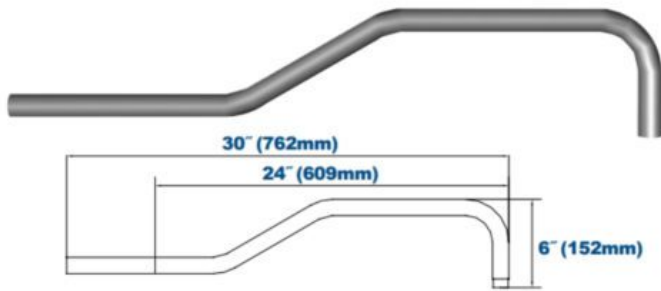

## Product Attributes

- Dimensions: 20 &times; 15 &times; 10 in
- Weight: 18 lbs
- Availability: Typically ships in 7-10 business days
- Light Source: 5000K - Bright White
- Available Finishes: Platinum, Red, Black, White
- Color Rendering Index (CRI): 80+
- Housing: Die cast aluminum housing
- Lens: Clear prismatic polycarbonate lens
- Light Source Included: LED Array Included
- Light Source Lumens: 3,022
- Listings: IP66, CSA: Listed for wet locations
- Mounting: Power supplied via electrical box or 1/2-inch conduit, Includes template for mounting directly over 4-inch electrical box
- Mounting Height: 10 ft., 15 ft.
- Product Family: GOOS
- Rated Life: 457,000 Hours
- System Watts: 26
- Voltage: 120-277v
- Warranty: 5-Year Limited Warranty
- Style: Full Cutoff

## Product Gallery

Dimensions	
Diameter (D)	15 1/4" (386mm)
Height (A)	8 1/2" (214mm)

### Dimensions

<b>Base Diameter (B)</b>	4¼" (108mm)
<b>Length (A)</b>	43½" (1099mm)
<b>Height (C)</b>	23¼" (591mm)

Straight Rise Arm

Straight Offset Arm

Straight Arm

Round Hook Arm

Classic Hook Arm

**BUY AMERICAN  
ACT COMPLIANT**