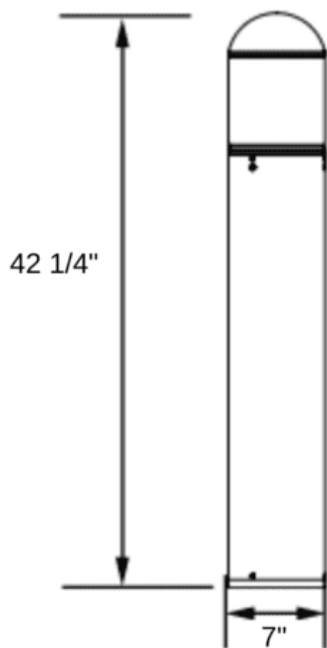

- System Watts: 11
- Voltage: 120-277v
- Warranty: 5-Year Limited Warranty

Product Gallery