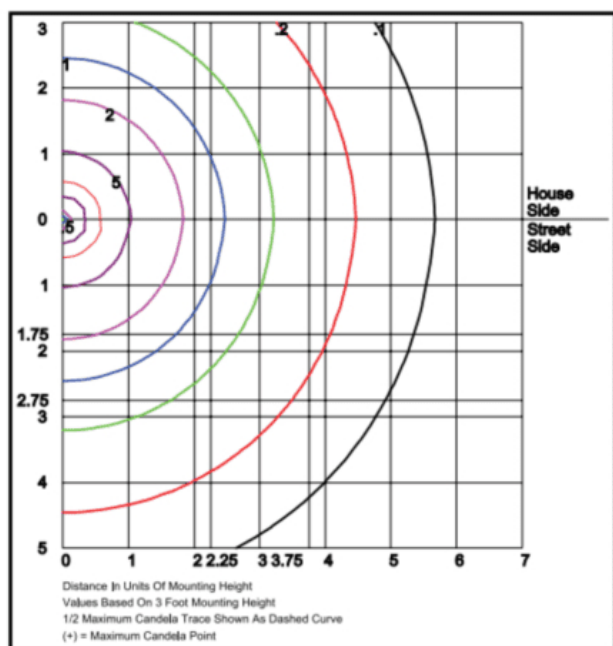

- System Watts: 11
- Voltage: 120-277v
- Warranty: 5-Year Limited Warranty

Product Gallery