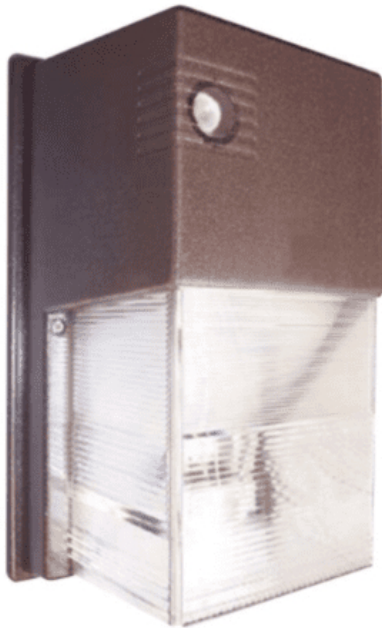

SHOO 14w LED Mini Wall Pack with Photocell, 120-277v

SKU: AF33XWP14QF1X13U5K

Product Tags: [LED](#)

Product Page:

<https://www.accessfixtures.com/p/shoo-14w-led-wall-pack-photocell/>

Product Description

The SHOO 14w LED Mini Wall Pack Light Fixture with Photocell, 120-277v provides widespread, optically controlled light designed to replace HID lighting systems. This fixture delivers extraordinary light and is ideal for lighting retail centers, industrial parks, schools, universities, public transit, airports, office buildings, medical facilities, and other exterior applications. This forward throw fixture sends light out and forward in a rounded distribution pattern with the goal of increasing light output.

Value: The cost-efficient LED wall pack features high-performance LEDs that deliver a total of 1,054 lumens, L70 rated life of 165,000 hours, and has an operating temperature of -40°C to +40°C,

Lens: Molded prismatic shatter resistant polycarbonate lens that allows light to disperse evenly while maintaining strength and durability.

Photocell: Mini Wall Pack Light Fixture features built-in photocell automatically detects dusk and dawn and turns your wall pack on or off accordingly - adding extra savings in energy costs!

Features

SHOO 14w LED Mini Wall Pack light Fixture with Photocell, 120-277v includes:

- Wall pack light fixture - Built-in photocell - Die-cast aluminum housing - 120-277v - 14w - 1,054 lumens - L70 rated life of 165,000 hours - Operating temperature of -40°C to +40°C - Prismatic shatter resistant polycarbonate glass lens - IP55 rated - CSA Listed for outdoor use in wet locations