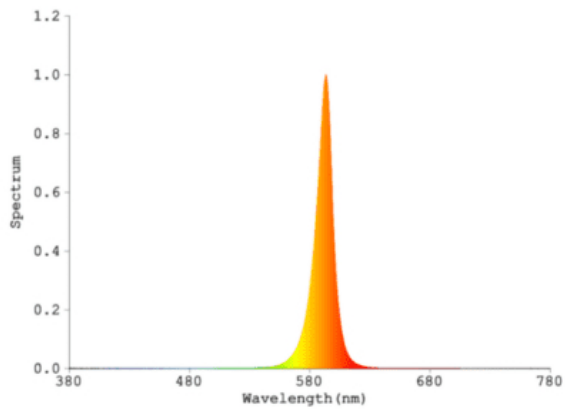

590 NANOMETER LED